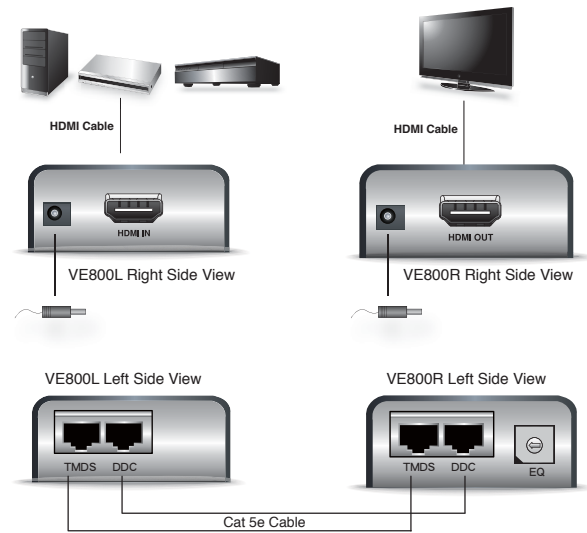

## HDMI Extender

- The VE800 HDMI Extender extends your HDMI display up to 60 m away from your HDMI source using two Cat 5e cables. It is equipped with HDMI (high definition multimedia interface) connectors and is capable of supporting DVI-D (Single-Link) equipment when used with a HDMI-to-DVI adapter, providing greater flexibility and installation options when integrating several home theater components.

## Features

- Extends the distance between HDMI source and HDMI display
- Uses Cat 5e cable to achieve long distance transmission
- 8 segment equalization adjustment switch
- Extend 1080p by 40m; extend 1080i (HDTV) by 60m
- Superior video quality – 1920 x 1200, up to 1080p
- HDMI (3D, Deep Color)
- Supports Dolby True HD and DTS HD Master Audio
- DDC compatible
- HDMI and HDCP 1.1 Compatible
- Compatible with all ATEN HDMI switches and splitters

## Specification

Function		VE800L	VE800R
Device Connections		1	N/A
Connectors	Display	N/A	1 x HDMI Type A 19-pin Female
	Device	1 x HDMI Type A 19-pin Female	N/A
	Unit to Unit	2 x RJ-45 Female	2 x RJ-45 Female
	Power Jack	1 x DC Jack	1 x DC Jack
Switches	EQ Adjustment	N/A	1 x 8-position switch
LEDs	Power	Orange	Orange
	On Line	N/A	Green
HDMI Resolution		HDTV resolutions: 480p, 720p, 1080i, 1080p (1920 x 1080); PC resolutions: VGA, SVGA, XGA, SXGA, UXGA, WUXGA (1920 x 1200)	
Power Consumption		DC5V,1.22W	DC5V,0.95W
Environment	Operation Temp.	0-50°C	
	Storage Temp.	-20°-60°C	
	Humidity	0.80% RH, Non-condensing	
Physical	Housing	Metal	
	Weight	0.16kg	
Properties	Dimensions	9.00x5.50x2.40cm	