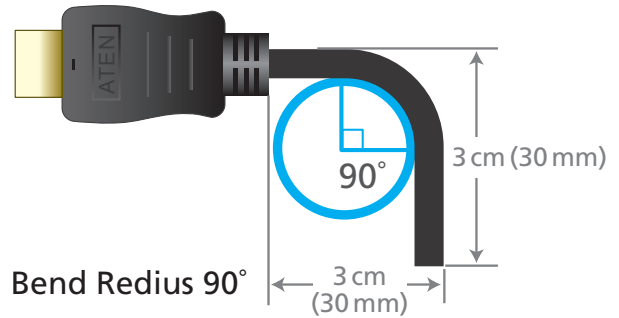

High Speed HDMI Cable with Ethernet

(2, 3, 5, 10, 15, 20 m)

205 Westwood Ave, Long Branch, NJ 07740
 Phone: 866-94 BOARDS (26273) / (732)-222-1511
 Fax: (732)-222-7088 | E-mail: sales@touchboards.com

- ATEN High Speed HDMI Cable with Ethernet provides an uncompressed, all-digital interface for both audio and video signals. Our cables infuse high-quality tinned copper wire to resist interference for improved image clarity. We offer HDMI cable at lengths of 2 to 20 meters with resolutions up to 4K DCI (4096 x 2160 @ 30Hz).

Specifications

Video Resolution	Up to 4096 x 2160 @ 30 Hz
Physical Properties	
Cable Length	2 m, 3 m, 5 m, 10 m, 15 m, 20 m
Cable Color	Black
Cable Outer Dimension	2L-7D02H-1 / 2L-7D03H / 2L-7D05H: 6.0 + - 0.2 mm
	2L-7D10H: 7.3 + - 0.2 mm
	2L-7D15H / 2L-7D20H: 10.0 + - 0.2 mm
Conductor Gauge	2L-7D02H-1 / 2L-7D03H / 2L-7D05H: 30 AWG
	2L-7D10H: 28 AWG
	2L-7D15H: 24 AWG
	2L-7D20H: 26 AWG
Conductor Material	Tinned Copper
Connector Plating	Gold
Connector Type	HDMI (19 pin) Male to Male
Cable Shield Type	Aluminum Foil
Cable Jacket Type	PVC
Environmental	
Operating Temperature	80° C
Rating	UL VW-1 (Flame rate), CSA

** Please note that the 2L-7D20H is a uni-directional HDMI cable

Gold-plated connectors

Features

- Crystal-clear video up to 4K DCI (4096 x 2160 @ 30 Hz), 4K UHD (3840 x 2160 @ 30 Hz), and 1080p @ 60 Hz signals
- HDMI Ethernet Channel functionality: additional dedicated data channel supports networking*
- HDMI (3D, Deep Color, 4K) and HDCP 2.2 compatible
- Gold-plated connectors for reliable transmissions
- Available in lengths from 2 to 20 m
- RoHS-compliant
- Bend Radius 90°**