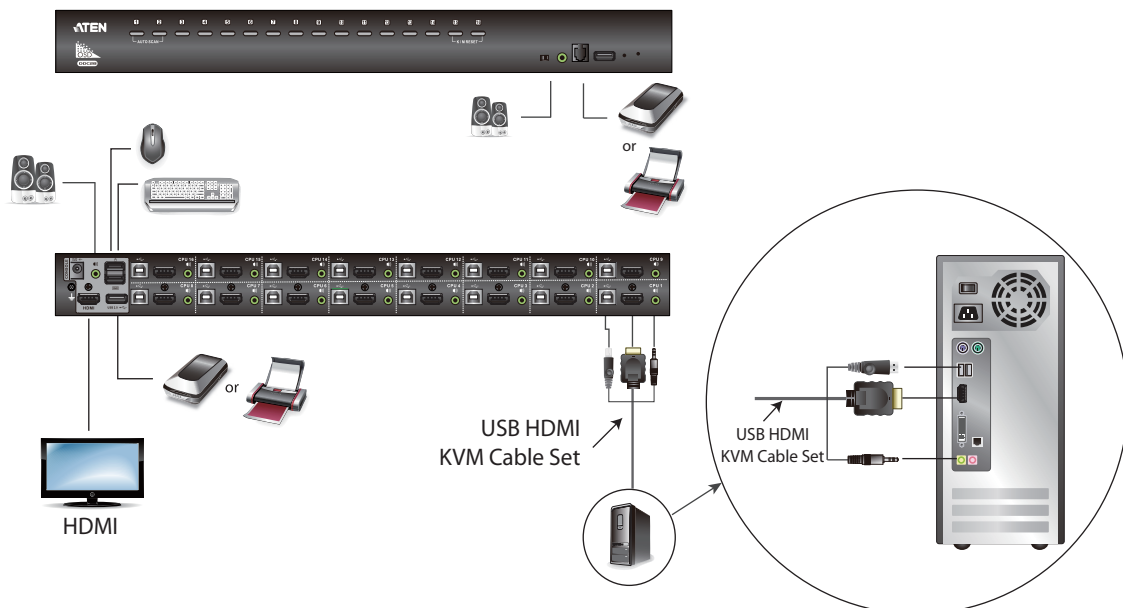

Highlights

Easy Operation	• Computer selection via front panel pushbuttons, hotkeys, and multilingual on-screen display (OSD) menu • Multilingual OSD supports English, German, Japanese, Traditional Chinese, Simplified Chinese, Spanish, Russian, and French
Auto Scan and Broadcast Mode	• Auto Scan Mode for monitoring all computers • Broadcast mode sends commands from the console to all computers, allowing you to perform operations (such as software installation, upgrades, shutdowns, etc.) on them simultaneously
Multi-Display	Stack up to eight CS1798 / CS17916 units and display video from up to eight monitors (dual display/triple display/quad display/multi-display)
Superior Video Quality	Superior video quality – supports up to 1080p / 1920 x 1200@60Hz
Video DynaSync™	Exclusive ATEN technology eliminates boot-up display problems and optimizes resolution when switching between ports
OSD Backup/Restore	Enables the administrator to back up the switch's configuration and user profile information