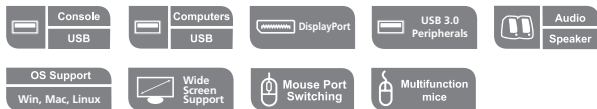

CS1912 / CS1914

- The ATEN CS1912 / CS1914 2/4-Port USB 3.0 DisplayPort KVMP™ Switch provides the latest innovations in desktop KVM switching technology to meet the increasing demand of higher video quality and file transfer rates on modern computers. The CS1912 / CS1914 provides superior resolutions up to 3840 x 2160 @ 30 Hz, a SuperSpeed USB 3.1 Gen 1 hub with 5 Gbps transfer rates and enhanced user-friendly operations.

As a KVM switch, the CS1912 / CS1914 gives users access to two or four DisplayPort computers from a single USB keyboard, USB mouse and monitor. To work with ease, the CS1912 / CS1914 provides three convenient switching methods – front panel pushbuttons, mouse and hotkeys for flexible and quick access to both computers.

ATEN's unique independent switching feature allows the KVM control to focus on one computer while the USB peripheral focus is on another computer. This eliminates the need to purchase a separate USB hub or stand-alone peripheral sharer – such as a printer server, modem or splitter.

With its rich feature set, the CS1912 / CS1914 is designed to surpass all requirements for video post production, CAD design and applications that have a high demand for precise video clarity and large data transfer rates. The CS1912 / CS1914 allows you to share the audio from each computer and in HD quality when transmitted by the DisplayPort, to offer you an exciting sound experience.