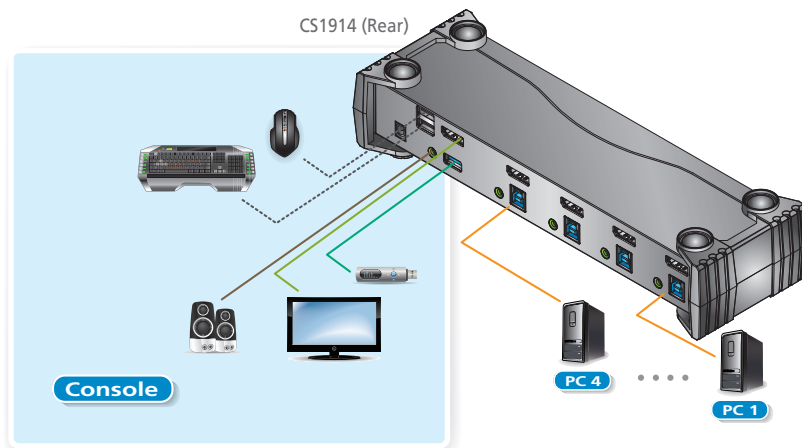

Note:

* Mouse port switching is only supported under mouse emulation mode with a USB 3-button mouse wheel.

** HD audio through DisplayPort cannot be switched independently.

*** Dual-Mode DisplayPort technology (DP++) does not require an active adapter for most single display setups. Active DisplayPort adapters are recommended if you are unsure of the video source's DP++ compatibility.

**** PC keyboard combinations emulate Mac keyboards. Mac keyboards only work with their own operating system.