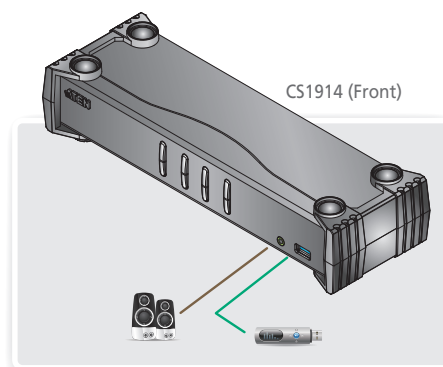

**** PC keyboard combinations emulate Mac keyboards. Mac keyboards only work with their own operating system.

- DisplayPort
- USB 3.0
- USB
- Audio
- KVM

Specifications

Funtion	CS1912	CS1914
Computer Connections	2	4
Port Selection	Hotkey, Pushbutton, Mouse	
Connectors		
Console Ports	2 x USB Type A Female (Black) 1 x DisplayPort Female (Black) 2 x Mini Stereo Jack Female (Green; 1 x front, 1 x rear)	2 x USB Type A Female (Black) 1 x DisplayPort Female (Black) 2 x Mini Stereo Jack Female (Green; 1 x front, 1 x rear)
KVM (Computer) Ports	2 x USB 3.1 Gen 1 Type B Female (Blue) 2 x DisplayPort Female (Black) 2 x Mini Stereo Jack Female (Green)	4 x USB 3.1 Gen 1 Type B Female (Blue) 4 x DisplayPort Female (Black) 4 x Mini Stereo Jack Female (Green)
Power	1 x DC Jack	
USB Hub	2 x USB 3.1 Gen 1 Type A Female (Blue; 1 x front panel; 1 x rear panel)	
Switches		
Selected	2 x Pushbutton	4 x Pushbutton
LEDs		
On Line / Selected	2 (Orange)	4 (Orange)
USB Link	2 (Green)	4 (Green)
Emulation		
Keyboard / Mouse	USB	
Video	3840 x 2160 @ 30Hz	
Scan Interval	1 - 99 Seconds (Default: 5 sec.)	
Power Consumption	DC 5.0V	DC 5.0V
Environmental		
Operating Temperature	0° to 50° C	
Storage Temperature	-20° to 60° C	
Humidity	0 - 80% RH, Non - condensing	
Physical Properties		
Housing	Metal, Plastic	
Weight	0.73 kg	0.91 kg
Dimensions (L x W x H)	21.00 x 8.80 x 5.55 cm	27.00 x 8.88 x 5.55 cm