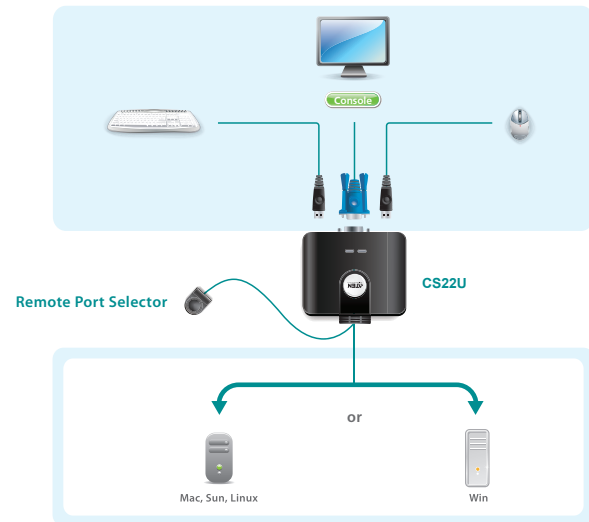

Touchboards

205 Westwood Ave, Long Branch, NJ 07740
Phone: 866-94 BOARDS (26273) / (732)-222-1511
Fax: (732)-222-7088 | E-mail: sales@touchboards.com