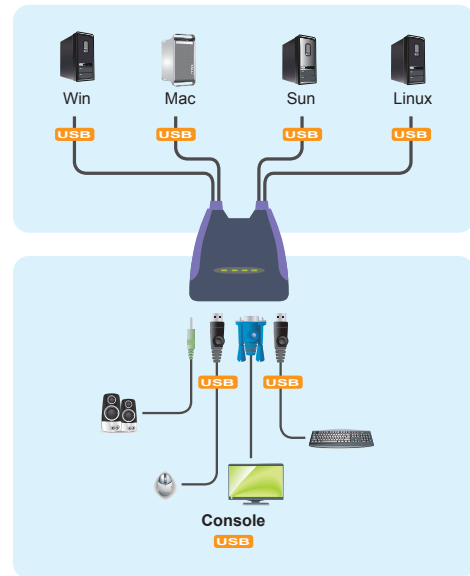

CS64U / CS64US

4-Port USB KVM Switch

The CS64U/CS64US takes a giant step forward from prior cable KVM models in the Petite series, by offering built-in cables, USB peripheral sharing, and a firmware upgrade function that allows you to keep up with latest available versions.

Furthermore, the CS64U/CS64US features enhanced Video DynaSync™ technology, which stores the console monitor's EDID (Extended Display Identification Data) to optimize display resolution. The CS64U/CS64US also offers multiplatform support and computer selection via hotkeys to provide the ultimate in desktop convenience.

Setup

PETITE™

Features

- One USB console controls four USB computers
 - USB mouse port can be used for USB 1.1 hub and USB 1.1 peripheral sharing
 - Computer selection via hotkeys
 - Select OS via Hotkey
 - Audio-enabled
 - Multiplatform support – Windows, Linux, Mac and Sun
 - Compact design, built-in 1.8m cables (CS64U), 0.9/1.2m cables (CS64US)
 - Superior video quality – up to 2048 x 1536; DDC2B
 - Video DynaSync™ – Exclusive ATEN technology eliminates boot-up display problems and optimizes resolution when switching between ports
 - Supports multimedia keyboards
 - Supports wireless keyboards and mice
 - Supports multifunction mice
 - Sun/Mac keyboard support and emulation*
 - Auto Scan function to monitor computer operation
 - Non-Powered
 - Firmware upgradable
- * 1. PC keyboard combinations emulate Sun/Mac keyboards
 2. Sun/Mac keyboards only work with their own computers