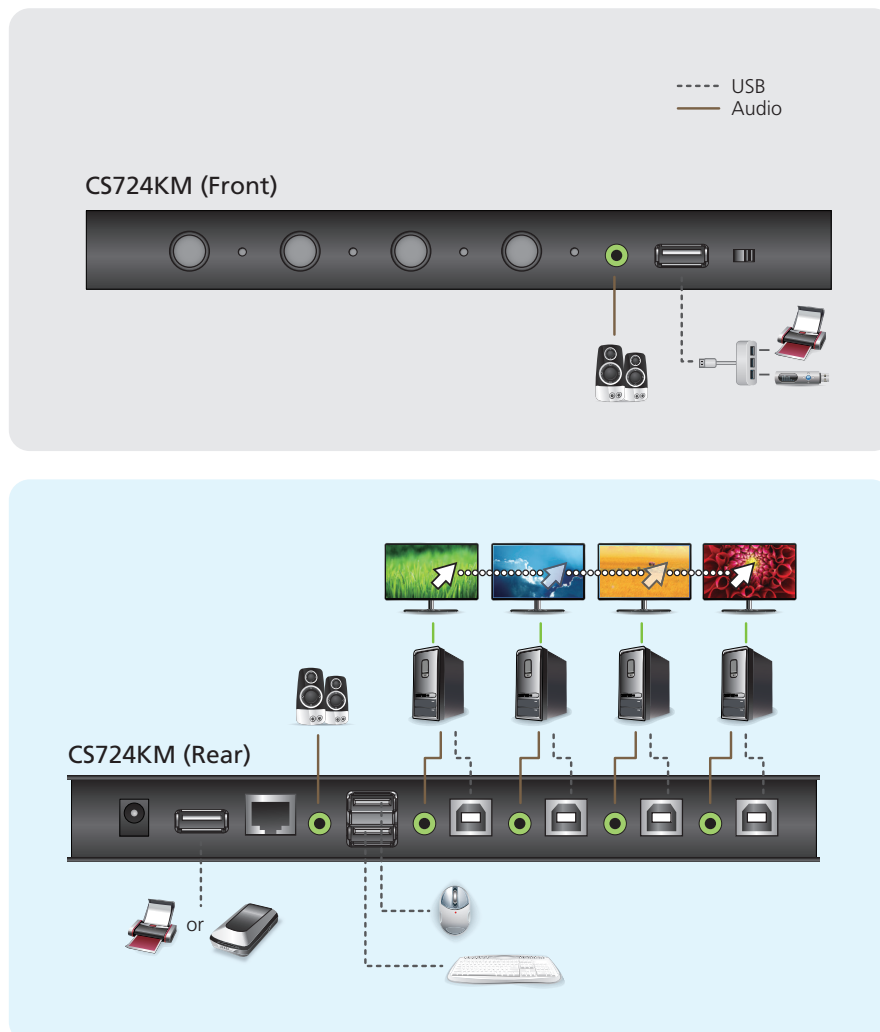

Features

- Single USB keyboard and mouse control up to 4 computers
- Daisy-chain two CS724KM units to control up to 8 computers with a single keyboard and mouse
- Boundless Switching – simply move the mouse cursor across the display border and onto the corresponding display of the target computer to switch the keyboard/mouse operations from one computer to the next.
- Boundless Switching Configuration Utility* – an intuitive GUI tool that enables users to customize monitor layouts
- Port selection via front panel pushbutton, keyboard hotkey, mouse cursor, mouse wheel**, and RS-232 commands
- Independently switch keyboard/ mouse, USB peripheral, and audio focus via hotkeys
- Supports RS-232 serial commands
- Supports Windows operating systems
- No software required
- Bus-powered – no external power adapter required***

Note:

*The utility is installed on a separate computer.

**Mouse port switching is only supported under mouse emulation mode with a USB 3-button mouse wheel.

***The USB bus-powered design allows the switch to get power from the connected computers. It requires connection to at least two computers to get sufficient power supply.

Diagram