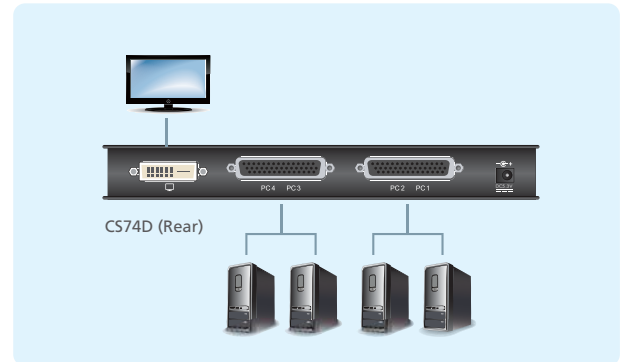

Specification

Function		CS72D	CS74D
Computer Connections		2	4
Console Connections		1	1
Port Selection		Hotkey, Mouse switch, Pushbutton	
Connectors	Console ports	Keyboard Video Mouse	1 x USB Type A Female (Iron) 1 x DVI-D Female (White) 1 x USB Type A Female (Iron)
	Computer Port 1	KB/ Mouse/ Video/ Speakers	1 x 44-pin Connector Female
	Computer Port 2	KB/ Mouse/ Video/ Speakers	N/A
	Power		1 x 44-pin Connector Female
LEDs	Selected	2 (Green)	4 (Green)
Pushbuttons		2	4
Cable Length		1.2 m x 1 (44 pin)	1.2 m x 1, 1.8 m x 1 (44 pin)
Power Consumption		DC 5.0V, 5.0W	DC 5.3V, 5.3W
Emulation	KB / Mouse	USB	
Video		1920 x 1200 @60Hz; 1920 x 1080 Full HD	
Scan Interval		3, 5, 10, 20 seconds (5 secs. default)	
Environment	Operation Temperature	0–50°C	
	Storage Temperature	–20–60°C	
	Humidity	0–80% RH, Non-condensing	
Physical Properties	Housing	Metal	
	Weight	0.33 kg	0.51 kg
	Dimension (L x W x H)	12.50 x 8.20 x 2.50 cm	20.00 x 8.20 x 2.50 cm