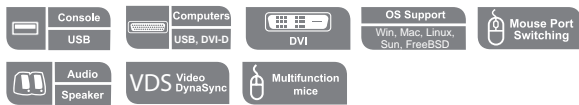

CS72D/CS74D

2/4-Port USB DVI KVM Switch

- The CS72D / CS74D 2/4-Port USB DVI KVM Switch allows you to control two or four computers using one USB mouse, USB keyboard and Digital Visual Interface (DVI) monitor console. It supports digital video devices, such as flat panel displays, data projectors, plasma displays and digital TVs.

The CS72D / CS74D comes with ATEN's Video DynaSync™ technology, which eliminates boot-up display problems and optimizes resolution; it carries several convenient features, such as Power On Detection, 2.1 channel audio capability and USB 2.0 peripheral sharing, as well as provides quick and easy methods to access computers.

Features

- Fully compliant with DVI specification (Digital only)
- Supports multi-function and wireless mouse/keyboard
- Audio enabled – full bass response provides a rich experience for 2.1 channel surround sound systems
- Superior video quality – 1920 x 1200@60Hz
- Multiplatform support – Windows, Linux, Mac, FreeBSD and Sun
- HDCP compliant
- Power on detection – if one computer is powered off, the switch will automatically switch to the next powered-on computer
- Video DynaSync™ – exclusive ATEN technology optimizes display resolution and eliminates boot-up display problems
- Computer selection via front panel pushbuttons, hotkeys, and mouse switching function*
- USB 2.0 mouse port can be used for USB hub and USB peripheral sharing
- Complete keyboard emulation for error-free booting
- Firmware upgradeable
- Non-powered (CS72D only)
- Mac/Sun keyboard support and emulation**