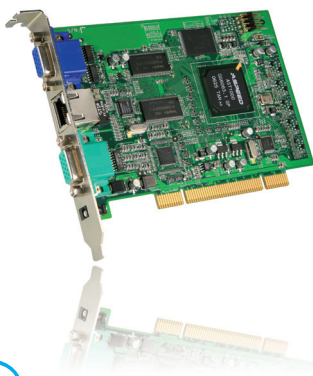

IP8000

Remote Management PCI Card

- The IP8000 is a PCI card implementation of a control unit that provides “over-IP” access and control of the server it is installed in. The IP8000 allows multi-platform access and control of the server from remote locations using a standard Internet browser or with stand-alone Windows and Java applications.

Features

- Standard PCI-sized card provides over-IP access and control of a remote server from anywhere in the world
- Virtual media via USB 2.0 data transmission
- Remote power control and reset support
- Up to 64 user accounts – Up to 32 concurrent user logins for single-bus sharing
- Message board feature allows logged in users to communicate with each other, and allows a user to take exclusive control of the KVM functions
- External authentication support: RADIUS
- Web-based Windows and Java implementations allow the server to be controlled from any browser
- Windows GUI and Java client software for non-browser access – the Java client works with practically all operating systems
- Supports TCP/IP, HTTP, HTTPS, UDP, DHCP, SSL, ARP, DNS, ICMP, CHAP
- Supports 10Base-T, 100Base-T
- Superior video resolution– up to 1600 x 1200 @ 60Hz; 24-bit color depth for remote sessions
- Bandwidth optimization via grayscale and video quality setting
- Advanced security features include password protection and advanced encryption technologies
- Secure 128-bit SSL encryption
- Enable/disable browser operation
- Three level authentication– Multi- Administrators, Users, Viewers
- Event logging
- Remote firmware upgrading
- Host-side OS support– Windows; Redhat 7.1 and above; FreeBSD, Novell