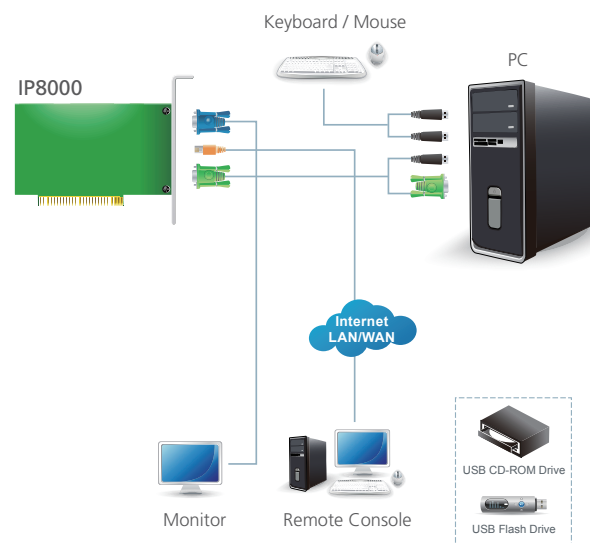

Specification

Function		IP8000
Computer	Direct	1
Console Connections		1
Connectors	Computer	1x SPHD-15 Female (Green)
	Video out	1x HDB-15 Female (Blue)
	LAN Port	1 x RJ-45 Female
	Power	1 x DC Jack
LEDs	Link	1 (Green)
	10/100Mbps	1 (Orange/Green)
Emulation	Keyboard/Mouse	USB
Video		1600 x 1200 @60Hz;DDC2B
Power Consumption		DC 5V, 6W
Environment	Operation Temperature	0 - 50°C
	Storage Temperature	-20 - 60°C
	Humidity	0 - 80% RH, Non-condensing
Physical Properties	Weight	0.10kg
	Dimensions (L x W x H)	15.35 x 12.00 x 2.15cm

* The specifications and pictures are subject to change without notice.