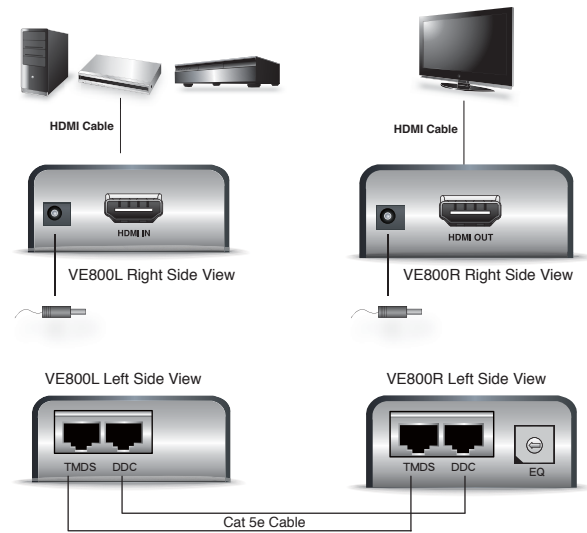

Specification

Function		VE800L	VE800R
Device Connections		1	N/A
Connectors	Display	N/A	1 x HDMI Type A 19-pin Female
	Device	1 x HDMI Type A 19-pin Female	N/A
	Unit to Unit	2 x RJ-45 Female	2 x RJ-45 Female
	Power Jack	1 x DC Jack	1 x DC Jack
Switches	EQ Adjustment	N/A	1 x 8-position switch
LEDs	Power	Orange	Orange
	On Line	N/A	Green
HDMI Resolution		HDTV resolutions: 480p, 720p, 1080i, 1080p (1920 x 1080); PC resolutions: VGA, SVGA, XGA, SXGA, UXGA, WUXGA (1920 x 1200)	
Power Consumption		DC5V,1.22W	DC5V,0.95W
Environment	Operation Temp.	0-50°C	
	Storage Temp.	-20°-60°C	
	Humidity	0-80% RH, Non-condensing	
Physical	Housing	Metal	
	Weight	0.16kg	
Properties	Dimensions	9.00x5.50x2.40cm	

* The specifications and pictures are subject to change without notice.