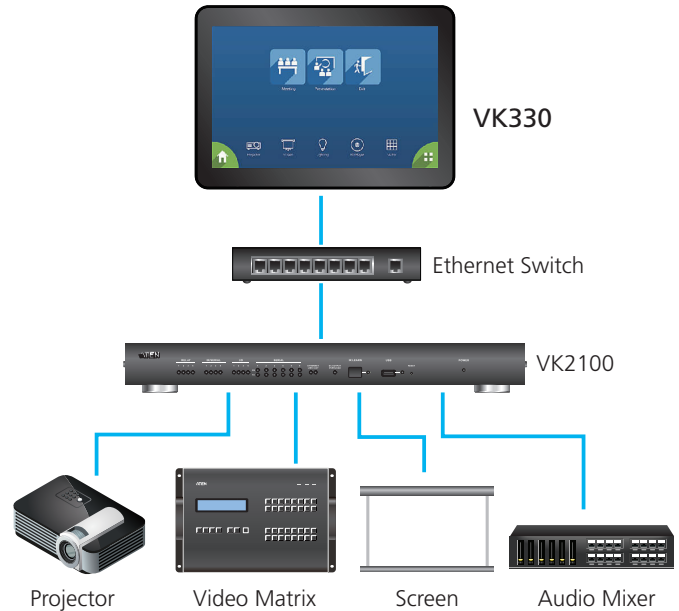

10.1" Touch Panel

VK330

The ATEN VK330 is a 10.1" Touch Panel, featuring capacitive multi-touch TFT-LCD screen. Natively installed with the ATEN Control System app, the touch panel is compatible with ATEN Control Box and Control Pad.

The VK330 supports Power over Ethernet (PoE), which allows power and data to be carried over a single Ethernet cable to the touch panel, and makes it perfect to support the specific environments with those applications required solid and wired connection to ensure stability and high security demands.

The ATEN Control System is a standard Ethernet-based management system consisting of controllers, expansion boxes, configurator, and control interfaces that connects all hardware devices to provide centralized control of devices directly and effortlessly from any mobile device or ATEN Control System interface. Now we have the VK330 touch panel join the ATEN Control System family to make our control system solution complete and that meets the demanding requirements for the target applications.

The Touch Panel VK330, the Tabletop Kit VK304 and the Wall Mount Kit VK302 are sold separately.

Features

- 10.1" touch panel
- Natively installed ATEN Control System app and designed for the integrated use with the ATEN Control System
- Supports Power over Ethernet (PoE), which allows it to receive power and communication over a single Ethernet cable
- Capacitive multi-touch screen
- Flexible installation and available for the additional wall mount kit (ATEN VK302) and tabletop kit (ATEN VK304), as well as compatible for any standard VESA 75 x 75 mm mounts