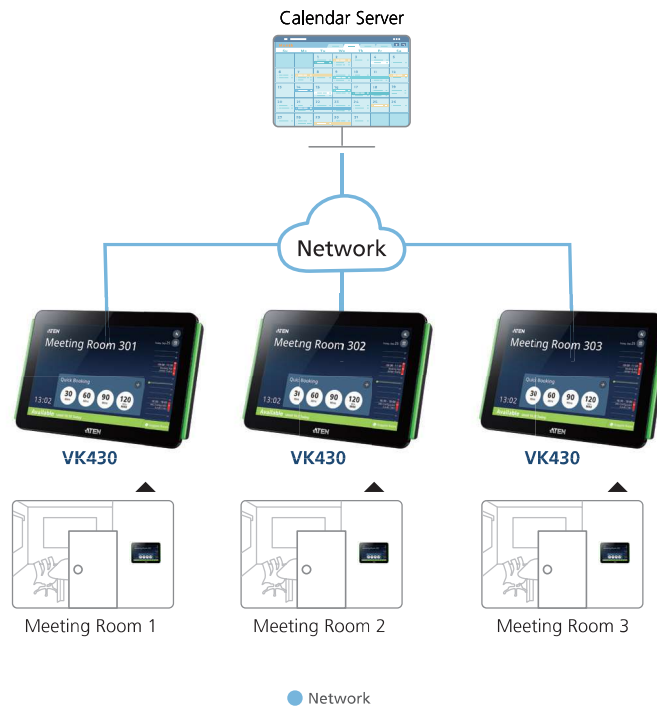

Features

- 10.1" capacitive touch-screen panel
- Natively installed with the ATEN RBS app for integration with calendar servers, such as Microsoft Office 365 Calendar and Google Workspace Calendar
- Supports Power over Ethernet (PoE), which allows it to receive power and communication over a single Ethernet cable
- LED light bars illuminating user-defined colors to indicate the room's availability at a glance
- Preinstalled with a wall mount kit and provided with 3M VHB™ Tape for easy mounting onto a hard or glass wall
- 75*75 mm VESA-compliant for flexible mounting across various installation scenarios

Specifications

	VK430
Panel Spec	
Display Type	TFT-LCD
Size	10.1"
Touch Screen	Capacitive
Resolution	1280 x 800
Aspect Ratio	16 : 10
Color Depth	8 bit
Contrast Ratio	800 : 1
Backlight	LED
Viewing Angle	± 85° (H), ± 85° (V)
Interfaces	
Ethernet	1 x RJ-45 Female, 10 / 100 / 1000 BaseT
USB	1 x USB Type-A
Power Inputs	
Power over Ethernet (PoE)	802.3 at PoE+
Power Consumption	
	DC12V:17.8W:60.70 BTU; PoE:20W:68.24BTU
Environmental	
Operating Temperature	0 – 40 °C
Storage Temperature	-10 – 55 °C
Humidity	10 - 80% RH, Non-Condensing
Physical Properties	
Housing	Plastic
Weight	0.9 kg
Dimensions (L x W x H)	26.3 x 17.78 x 3.72 cm

Product information is subject to change without prior notice.

ATEN International Co., Ltd.

3F, No.125, Sec. 2, Datung Rd., Sijhih District., New Taipei City 221, Taiwan
Phone: 886-2-8692-6789 Fax: 886-2-8692-6767
www.aten.com E-mail: marketing@aten.com

Released: 04/2022 V3.0

© Copyright 2022 ATEN® International Co. Ltd.
ATEN and the ATEN logo are registered trademarks of ATEN International Co., Ltd.
All rights reserved. All other trademarks are the property of their respective owners.