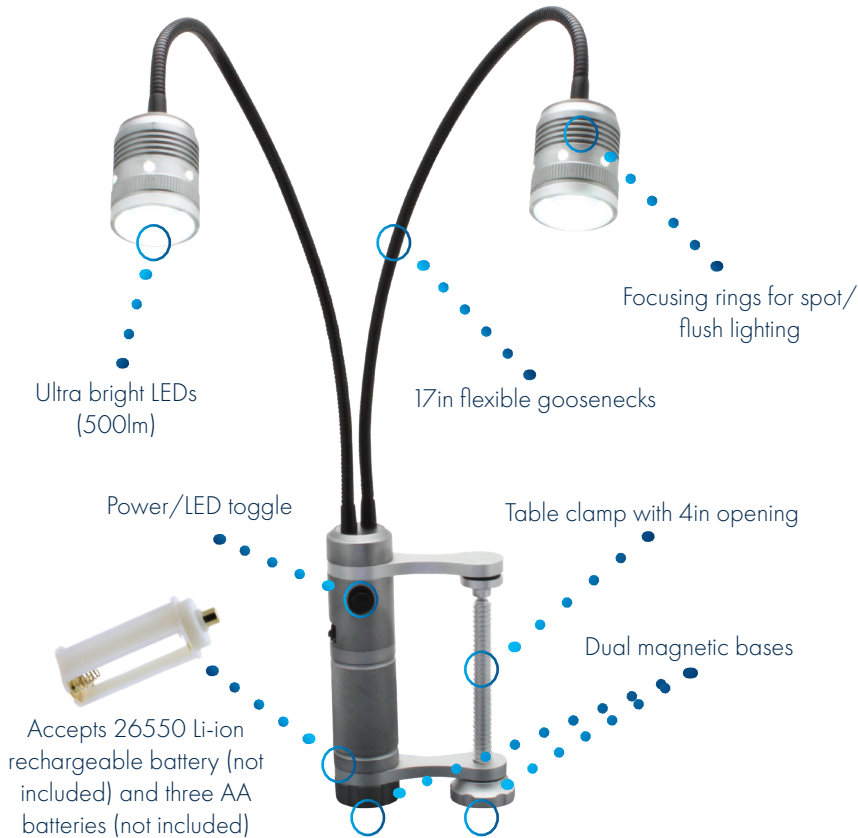

Dual Gooseneck LED Task Light

with Magnetic Base and 4in Table Clamp

Ultra
Bright
Dual LED
Lights

Mounting
Options
Table Clamp/
Magnetic
Bases

Flexible
Positioning
Two 17-inch
Goosenecks

Multiple
Powering
Options
Battery or
USB-Plug
Powered