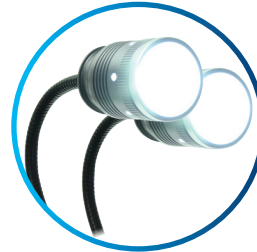

Dual Gooseneck LED Task Light

with Magnetic Base and 4in Table Clamp

Ultra
Bright
Dual LED
Lights

Mounting
Options
Table Clamp/
Magnetic
Bases

Flexible
Positioning
Two 17-inch
Goosenecks

Multiple
Powering
Options
Battery or
USB-Plug
Powered

Dual Ultra-Bright LED Lamps

- 500 lumens of brightness intensity
- Toggle the LEDs for single or dual lamp illumination

Dual 17in Goosenecks

- Two flexible goosenecks
- Easy precise positioning

Dual Mounting Options

- 4in table clamp
- Dual magnetic bases

Dual Focus Rings

- Flush Lighting
- Spot Lighting

Aven's Dual Gooseneck LED Task Light is the most versatile work light available. Designed for workshops, machining centers, warehouses, garages, science labs, factories, and home use, this task light can be configured to add crucial illumination for countless applications.

This task light comes equipped with **two 17-inch flexible goosenecks**. The goosenecks bend easily, providing limitless positioning options. Each lamp comes equipped with a **focus ring**, which can be used to alternate between flush and spot lighting. The built-in **4-inch table clamp** secures to the side of any work bench, or use the **dual magnetic bases** on a metal surface for horizontal, vertical or upside down positioning. The task light can be **powered by USB power adapter charger, rechargeable 26650 Lithium-ion battery (not included), or three AA batteries (not included)**.