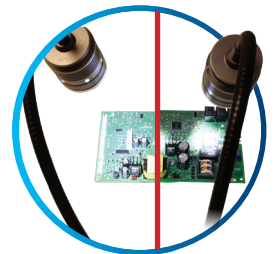

Dual Ultra-Bright LED Lamps

- 500 lumens of brightness intensity
- Toggle the LEDs for single or dual lamp illumination

Dual 17in Goosenecks

- Two flexible goosenecks
- Easy precise positioning

Dual Mounting Options

- 4in table clamp
- Dual magnetic bases

Dual Focus Rings

- Flush Lighting
- Spot Lighting

Aven's Dual Gooseneck LED Task Light is the most versatile work light available. Designed for workshops, machining centers, warehouses, garages, science labs, factories, and home use, this task light can be configured to add crucial illumination for countless applications.

This task light comes equipped with **two 17-inch flexible goosenecks**. The goosenecks bend easily, providing limitless positioning options. Each lamp comes equipped with a **focus ring**, which can be used to alternate between flush and spot lighting. The built-in **4-inch table clamp** secures to the side of any work bench, or use the **dual magnetic bases** on a metal surface for horizontal, vertical or upside down positioning. The task light can be **powered by USB power adapter charger, rechargeable 26650 Lithium-ion battery (not included), or three AA batteries (not included)**.

- Powerful, long lasting, ultra bright LEDs deliver 500 lumens of flicker-free illumination
- Two adjustable 17-inch goosenecks provide unlimited positioning options
- On/Off button toggles between the lamps for single-lamp or dual-lamp lighting
- Powered by USB power adapter, also accepts 26550 Li-ion rechargeable lithium battery (not included) and AA batteries (not included)
- Magnetic base and built-in 4-inch table clamp keeps the light still and secure