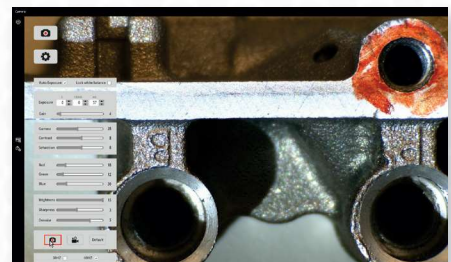

18" Flexible arm  
with a 360 ball  
joint

**LED Ring  
Light**

Provides uniformity  
& shadow free  
illumination

**Excellent Color Reproduction**

**USB Mode- Advanced Imaging/  
Measurement Software Included**

**HDMI Mode: Image/Video Capture,  
On-Screen Tools (No PC required)**

# Mighty Cam ES

[7x-70x] w/ Macro Lens & Flex-Arm Stand

High Definition 1080p inspection system with a 22" monitor offering superb image quality. **Provides a magnification range of 7x to 70x with a 6" working distance.** You can operate this system with or without a PC. Without a PC, the camera connects directly to the included HDMI monitor. View and record images using the included on screen tools. Images & videos can be saved to the included SD card. Connect the camera to a PC to utilize more advanced features in the included software. The included LED ring light allows you to illuminate the object to get the sharpest and greatest detail.

## Features

- Superior optics: 7x-70x magnification at a 6 inch working distance
- Camera features HDMI and USB outputs for use with an HD monitor or PC
- Save high resolution image/video files to the included SD Card no PC required
- Advanced imaging/measurement software included for PC mode
- 18 inch flexible arm with a 360 ball joint provides limitless positioning options
- LED ring light with 96 ultra-bright, adjustable LEDs