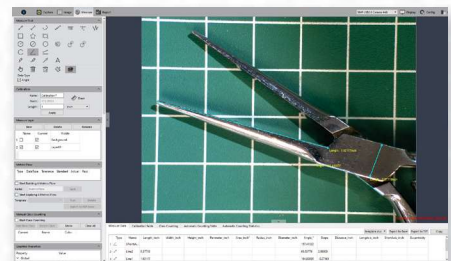

**Ball Joint 360  
Rotation**

**Mighty Cam  
ES**

HDMI/USB Camera  
designed for quick &  
accurate inspection

**Macro  
Lens**

7x - 70x  
Magnification at a 6"  
working distance

**Ultimate  
Flexibility**

18" Flexible arm  
with a 360 ball  
joint

**LED Ring  
Light**

Provides uniformity  
& shadow free  
illumination

**Excellent Color Reproduction**

**USB Mode- Advanced Imaging/  
Measurement Software Included**

# Mighty Cam ES

[7x-70x] w/ Macro Lens & Flex-Arm Stand

High Definition 1080p inspection system with a 22" monitor offering superb image quality. **Provides a magnification range of 7x to 70x with a 6" working distance.** You can operate this system with or without a PC. Without a PC, the camera connects directly to the included HDMI monitor. View and record images using the included on screen tools. Images & videos can be saved to the included SD card. Connect the camera to a PC to utilize more advanced features in the included software. The included LED ring light allows you to illuminate the object to get the sharpest and greatest detail.

## Features

- Superior optics: 7x-70x magnification at a 6 inch working distance
- Camera features HDMI and USB outputs for use with an HD monitor or PC
- Save high resolution image/video files to the included SD Card no PC required
- Advanced imaging/measurement software included for PC mode
- 18 inch flexible arm with a 360 ball joint provides limitless positioning options
- LED ring light with 96 ultra-bright, adjustable LEDs