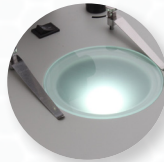

## Digital Microscope

[13.3x - 94.4x] w/ LED Track Stand and 3D Viewer

Digital Inspection and Measurement System featuring our Detented Micro Lens with a 3D Viewer, Mighty Cam Eidos camera mounted on track stand with top and bottom adjustable LED Lighting. The Mighty Cam Eidos features a built-in 11.6" HD monitor with built-in measurement and image capture capabilities. **Provides a magnification range of 13.3x - 94.4x.**

<b>Inspect from Any Angle</b>	<b>Micro Zoom Lens</b>	<b>Mighty Cam Eidos</b>	<b>Track Stand</b>
No need to move the part	Ideal for easy repeatable measurements	Inspect, measure & save images to USB	Adjustable overhead & back light

LED Overhead & Back Light

Built-in Measurement Capabilities

**HDMI Mode**  
(View on an HD monitor)

3D Viewer Spin 360 for rotating angles