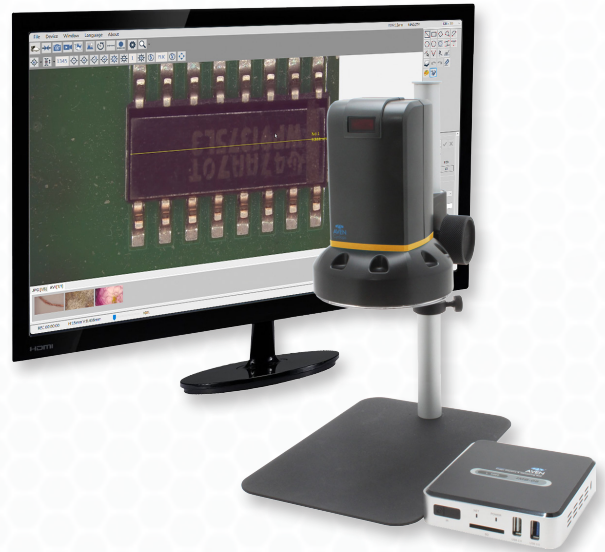

No PC Required Connect to an HDMI monitor	Included Software Annotate & take accurate measurements	Capture HD Images Save images/videos to SD card	Compatible w/ Cyclops HDMI Access imaging & measurement software
---	---	---	--

HDMI Image Measurement Box

Utilize Advanced Imaging & Measurement Software with the Cyclops HDMI

For Cyclops HDMI

Designed for use with Aven's Cyclops HDMI Digital Microscope, this device gives operators access to advanced imaging & measurement software with no need to connect to a PC. Capture images/videos, measure, write on-screen notes, and more.

Key Features

- HDMI output to your monitor
- USB port for keyboard or mouse
- Save image/video files to SD card
- Take accurate measurements
- Make on-screen notes
- Utilize on-screen grids and overlays

Capture High Quality Images/Videos

HDMI Image Measurement Box For Cyclops HDMI

Item #	26700-401-IMB-08
Resolution	1920 x 1080 @ 30FPS
Interface	HDMI
Storage	SD Card
Measurement	via built-in software
Package Contents	<ul style="list-style-type: none"> • Image Measurement Box • HDMI Cable • 5v Power Supply • USB mini to USB 2.0 cable • HDMI Power Supply Adapter (for older Cyclops HDMI models)