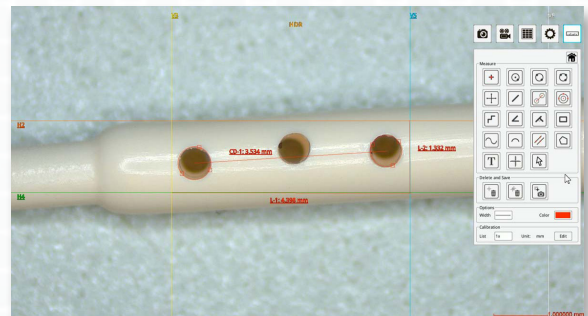

360 Viewer Attachment Rotates to give a 35 degree angled view	Enhances Productivity Eliminates eye strain and body fatigue	Built-in 11.6" Monitor HDMI output for external monitor viewing	USB Output Save image/video files to USB storage device
---	--	---	---

360 Viewer
(View Objects at a 35 Degree Angle)

Built-in Measurement Capabilities
(The 360 Viewer Attachment must be in the OFF position to use measurement functions)

MicroVue

Digital Microscope with Built-in HD Monitor and 360 Viewer

The MicroVue has all the features required for digital inspection. View live images, capture high resolution images/video files, make text annotations, take accurate measurements, and more without the need for an external PC. The included 360 Viewer Attachment provides a 35 degree angled view and can be rotated 360 degrees to view areas that are otherwise difficult to see.

MicroVue Digital Microscope with Built-In HD Monitor and 360 Viewer	
Item #	26700-140-3D
Magnification	17x - 110x (based on the built-in monitor) 33x - 210x (based on an external 22" monitor)
Working Distance	100mm (Standard Lens with 360 Viewer Off)
Resolution	1920 x 1080p Full HD at 60 FPS
Output	HDMI, USB Mouse, USB Storage
Measurement	Built-in Measurement Capabilities
Package Contents	<ul style="list-style-type: none"> • MicroVue Digital Microscope • MicroVue Track Stand Post (13") • MicroVue Track Stand Base (10.25" x 12.73") • DC-12V Power Adapter • Wireless USB Mouse (requires 2 AAA batteries) *batteries not included • USB Flash Drive • Tools for Assembly • Assembly Guide • 360 Viewer Attachment • User Manual