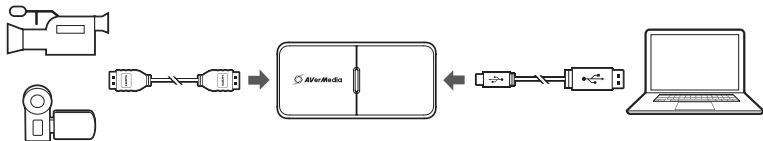

Inside the Box

EN

These are what you'll find in the box:

- 1. HDMI Port
- 2. LED Indicator
- 3. USB Type-C Port

Live Streamer CAP 4K

USB Type-C to
Type-A Cable

Quick Guide

Connection & LED Indications