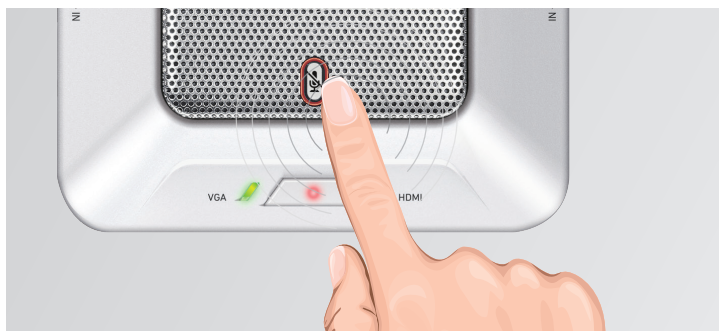

CromeCap 100 cv910W

Simple, Plug & Play Lecture Capturing

Quick and Simple

Simply connect your computer via HDMI or VGA, press the record button, and your entire lesson will be recorded and ready to share.

No Complicated Software

Since the CromeCap 100 combines all video and audio into one file on an SD card in the unit, there is no complicated video editing or capture software needed to produce full, rich lessons.

Noise Canceling Technology

The integrated microphone includes noise cancelling technology to effectively capture the teacher's voice, and reduce irrelevant background noises for clear, smooth audio.

Convenient Mute Control

One-touch mute control allows the teacher to mute the microphone while other audio is playing, or side conversations are taking place to maintain privacy.

Connection Diagram

Dashboard

It's a utility for adjusting settings by your usage scenarios.