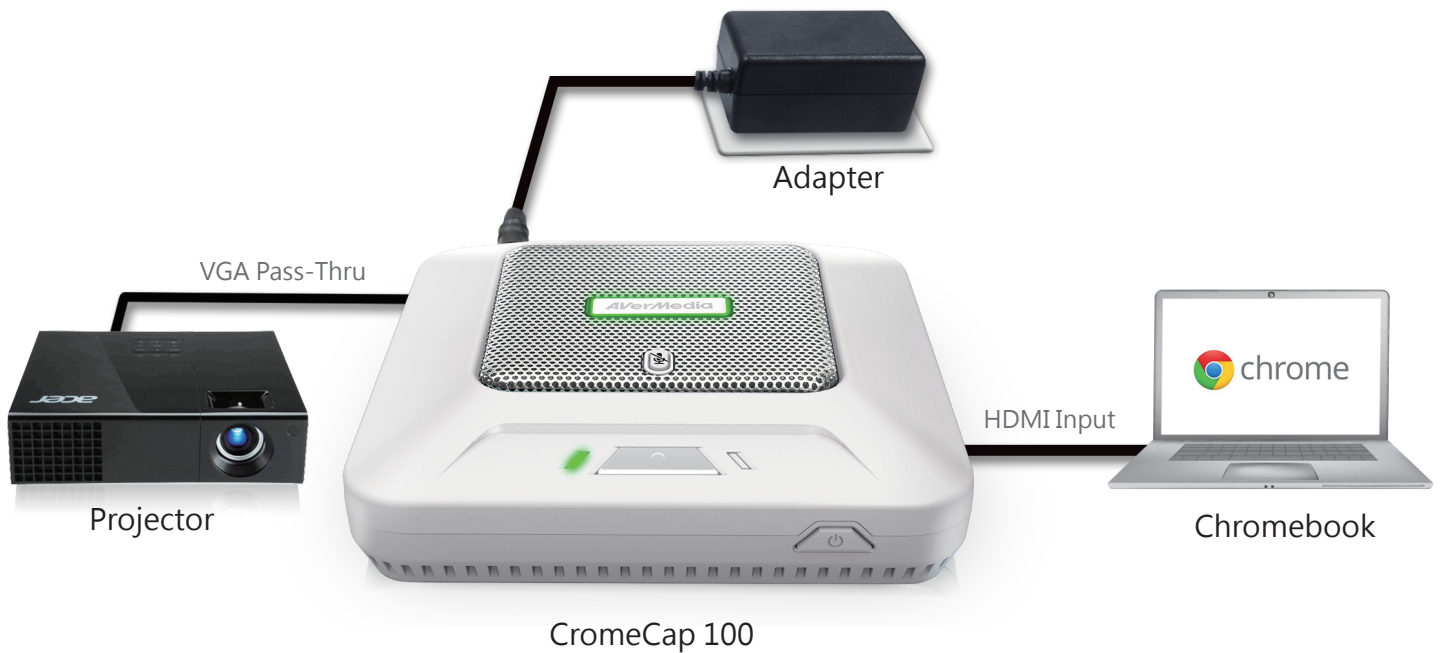

CromeCap 100 cv910W

Simple, Plug & Play Lecture Capturing

Quick and Simple

Simply connect your computer via HDMI or VGA, press the record button, and your entire lesson will be recorded and ready to share.

No Complicated Software

Since the CromeCap 100 combines all video and audio into one file on an SD card in the unit, there is no complicated video editing or capture software needed to produce full, rich lessons.

Noise Canceling Technology

The integrated microphone includes noise cancelling technology to effectively capture the teacher's voice, and reduce irrelevant background noises for clear, smooth audio.

Convenient Mute Control

One-touch mute control allows the teacher to mute the microphone while other audio is playing, or side conversations are taking place to maintain privacy.

Connection Diagram

Dashboard

It's a utility for adjusting settings by your usage scenarios.