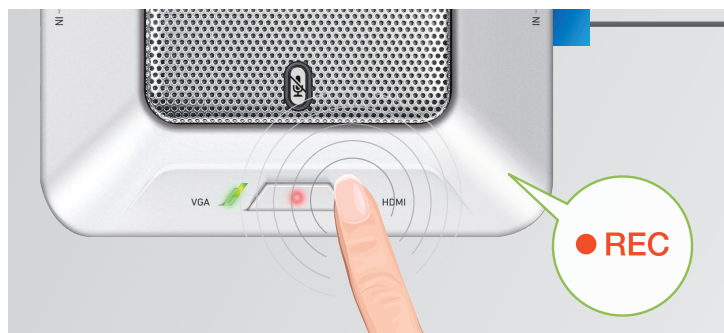

CromeCap 100 cv910W

Simple, Plug & Play Lecture Capturing

Quick and Simple

Simply connect your computer via HDMI or VGA, press the record button, and your entire lesson will be recorded and ready to share.

No Complicated Software

Since the CromeCap 100 combines all video and audio into one file on an SD card in the unit, there is no complicated video editing or capture software needed to produce full, rich lessons.

Noise Canceling Technology

The integrated microphone includes noise cancelling technology to effectively capture the teacher's voice, and reduce irrelevant background noises for clear, smooth audio.

Convenient Mute Control

One-touch mute control allows the teacher to mute the microphone while other audio is playing, or side conversations are taking place to maintain privacy.

Connection Diagram

Dashboard

It's a utility for adjusting settings by your usage scenarios.