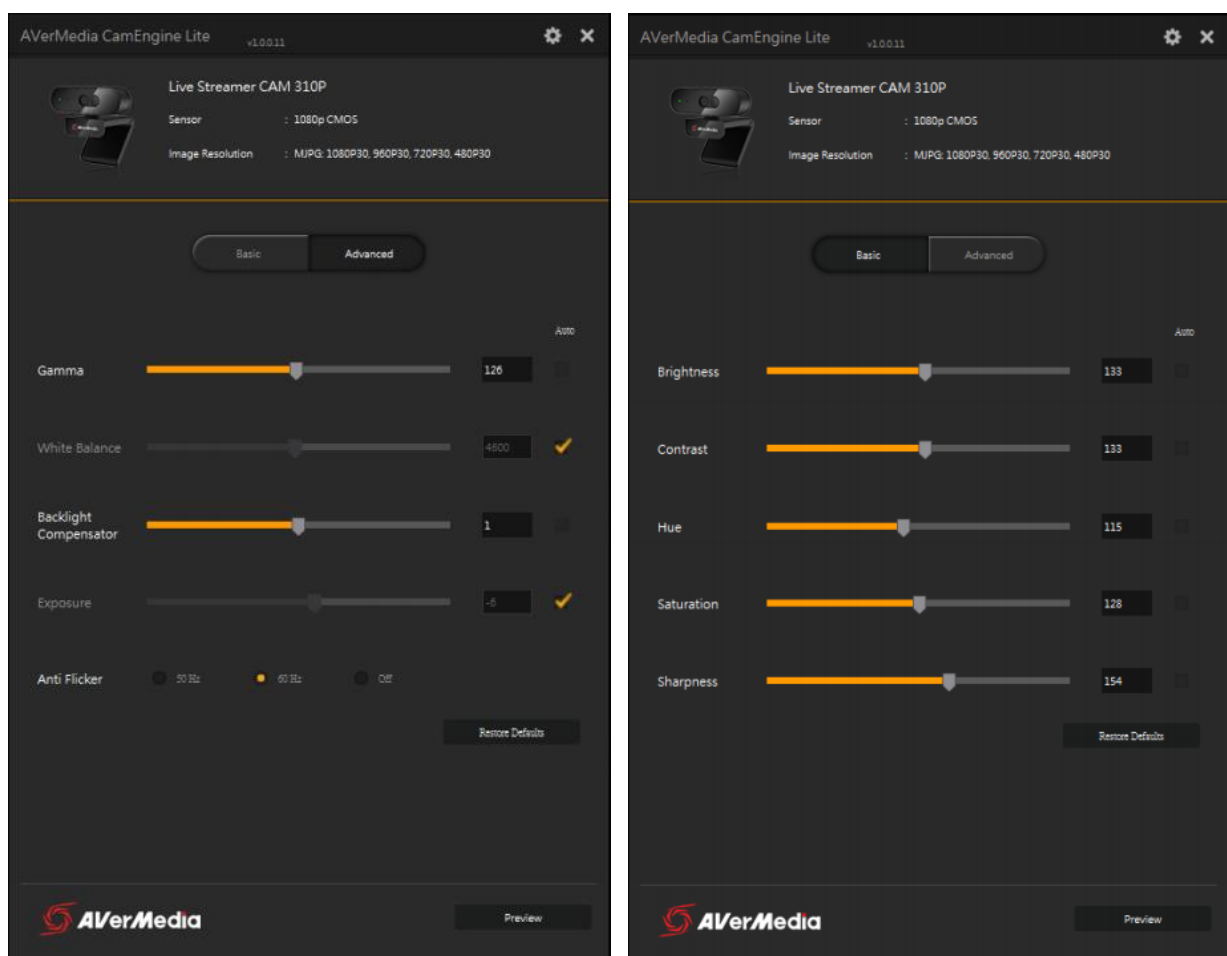

CamEngine

CamEngine is a free app for Windows and macOS that provides video setting controls and adjustments.

It offers a preview of the webcam's video feed. Settings are divided into "Basic" and "Advanced" as shown below.

Using CamEngine

Hardware and CamEngine System Requirements

CPU: Intel® Core™ 2 Duo 2.7 GHz or better

RAM: 2GB RAM or more

Windows 10 or above

macOS 10.14 or above