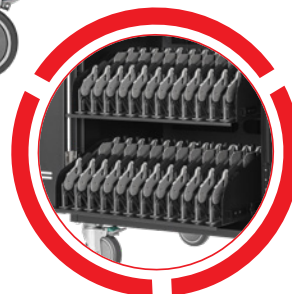

AVerCharge C36i+

36 Device Intelligent Charging Cart

Adaptive Intelligent Charging

Smart Cable Management

Customizable Slot Dividers

Secure Locking Doors

Smooth Slide-Out Shelves

Save Time, Charge Devices Smarter.

Quickly charge laptops, Chromebooks, or tablets with the C36i+ adaptive charging technology!

Specification

Device Capacity	36	Power Specification	AC IN: 100-120V, 50/60Hz, 12A
Slot Size	W = 3.6 cm (1.42") D = 38 cm (14.96") H = 26 cm (10.24")		Power Strip: 100~120V, 50/60Hz, 12A
Supported Devices	Laptop/Chromebook/Tablets up to 15"		External Outlet: 100~120V, 50/60Hz, 12A
Charging Type	Adaptive Intelligent Charging	Cable Management	Individual AC adapter holders and secure cable channel
Sync Type	N/A		
External Power Outlets	2	Security	Front and rear doors: 3-point mechanism with built-in lock and padlock staple combo
LED Indicator	Main Power LED Charging Status LEDs (x3 zones)		
Sliding Shelves	Yes	Casters	Four 5" casters: two are lockable and two directional lock (in front)
Divider Type	Adjustable plastic divider with dual lock-in cable grips	Security Hook	Yes
Cart Dimensions	H = 107 cm (42.1") W = 79 cm (31.1") D = 63.4 cm (25.0")	Fan	N/A
Package Dimensions	H = 125 cm (49.2") W = 90 cm (35.5") D = 73 cm (28.7")	Warranty	10-year mechanical components 5-year electrical components
Net Weight	70 kg (155 lbs)	Adapter Holder Inner Dimension	H = 100 mm (3.94") W = 32.5 mm (1.28") D = 75 mm (2.95")
Gross Weight	93 kg (204.5 lbs)	Safety Certification	UL 60950-1 certification