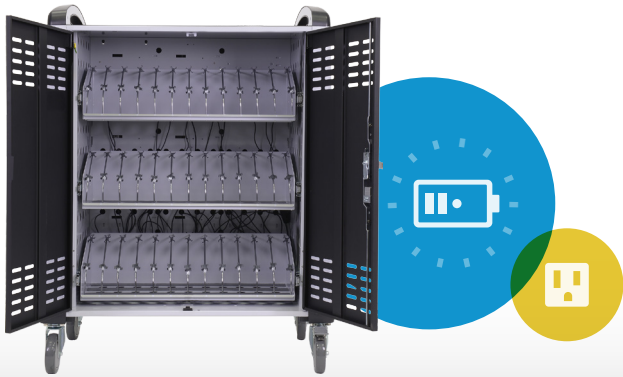

AVer TabChargeCT

36 Device Chromebook, Tablet and Netbook Charge Cart

Built for 36 devices

Chromebooks, all iPads, all Android tablets, Netbooks and whatever comes next (fits up to 13" screen at 1.85" wide)

Easy device access

Usually removing devices from the bottom shelf is difficult, but not with TabChargeCT. Since every shelf can be easily pulled-out, storing or removing devices is effortless.

Safe charge. Circuit blowouts?

Durable and secure storage

TabChargeCT's rugged construction easily withstands day-to-day classroom use and includes a 3-point locking mechanism that provides added security.

Specifications:

Device Capacity	36 bay (12 devices x 3 shelves)	Power Specification	Input: AC 100~120V, 50/60Hz 11A
Slot Size	1.85" x 13.19" x 11.22" (W x D x H)	Cable Management	Individual AC adapter compartments for easy cable management
Supported Devices	Chromebooks, iPads, Android, Windows Tablets, Netbooks (up to 13" screen, 1.85" width)	Security	Front and rear doors: 3 point mechanism with key locks
Charging Type	Yes, 12 per 15 minute intervals	Cooling/Ventilation	Ventilation slots on front/rear doors
Sync	N/A	Push Cart Handles	Two integrated, top mount
External Power Outlets	4	Casters	5" medical-grade casters (x4) 2 are lockable
LED Indicator	N/A	Certification	UL Certified
Cart Dimension	38.27" x 25" x 47.24" (W x D x H)	Warranty	10 years cart and tray 2 years electrical components
Packing Dimension	40.94" x 27.76" x 52.36" (W x D x H)	Accessories with Shipment	User Manual Main Power Cable Power extensions (36) Keys (2)
Net Weight	220.46 lbs		
Gross Weight	257.94 lbs		