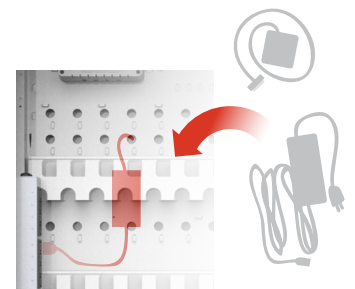

Easy device access

Usually removing devices from the bottom shelf is difficult, but not with TabChargeCT. Since every shelf can be easily pulled-out, storing or removing devices is effortless.

Safe charge. Circuit blowouts?

TabChargeCT accommodates a variety of adapters that won't fit in standard power strips as well as provides individual AC adapter compartments for clean and organized cable management.

Smart charge

Worried about peak energy hours or overcharging your devices? No problem. Easily start and stop the default cart charging duration at any time, or set-up a schedule (day/time/duration) that best suits your needs.

Durable and secure storage

TabChargeCT's rugged construction easily withstands day-to-day classroom use and includes a 3-point locking mechanism that provides added security.

Specifications:

Device Capacity	36 bay (12 devices x 3 shelves)	Power Specification	Input: AC 100~120V, 50/60Hz 11A
Slot Size	1.85" x 13.19" x 11.22" (W x D x H)	Cable Management	Individual AC adapter compartments for easy cable management
Supported Devices	Chromebooks, iPads, Android, Windows Tablets, Netbooks (up to 13" screen, 1.85" width)	Security	Front and rear doors: 3 point mechanism with key locks
Charging Type	Yes, 12 per 15 minute intervals	Cooling/Ventilation	Ventilation slots on front/rear doors
Sync	N/A	Push Cart Handles	Two integrated, top mount
External Power Outlets	4	Casters	5" medical-grade casters (x4) 2 are lockable
LED Indicator	N/A	Certification	UL Certified
Cart Dimension	38.27" x 25" x 47.24" (W x D x H)	Warranty	10 years cart and tray 2 years electrical components
Packing Dimension	40.94" x 27.76" x 52.36" (W x D x H)	Accessories with Shipment	User Manual Main Power Cable Power extensions (36) Keys (2)
Net Weight	220.46 lbs		
Gross Weight	257.94 lbs		