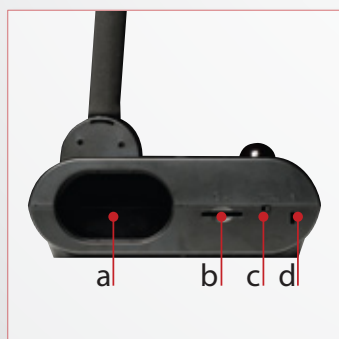

Interactive Whiteboard Compatibility	Yes with AVer A+ Software Suite Flash Plug-in
MS PowerPoint, Word, Excel	Yes with Microsoft Plug-in (Windows only, MS PPT 2007 or above)

Power

Power Source	DC 12V, 2A, 100-240V, 50-60Hz
Consumption	16.8 Watts (lamp off); 18 Watts (lamp on)

Lighting

Lamp type	LED light

Input/Output Connections

HDMI Input	Yes
HDMI Output	Yes
RGB Input	15-Pins D-sub (VGA)
RGB Output	15-Pins D-sub (VGA)
CVBS/RS-232	Mini-DIN Jack (use CVBS/RS-232 Adapter cable)
Composite Video	RCA Jack
USB	Mini-USB (Connect to PC); Type-A (Connect to USB Flash Drive)
SD	SD/SDHC (Up to 32GB)
DC 12V Input	Power Jack
MIC Input	3.5mm jack, pink
Speaker Output	3.5mm jack, green

Dimension

Operating	14.96" x 7.87" x 21.25"
Folded	12" x 9.64" x 3.03"
Weight	5.73 lbs (2.6kg)

External Storage

Secure Digital (SDHC)	1GB ~ 32GB (FAT32)
USB Flash Drive	2GB ~ 64GB (FAT32)

Optional Accessories

Microscope Adapter	Part number: VISIFSEMA
Light Box	Part number: VISSPC3LB
Anti-Glare sheet	Part number: PANTIGLA1 (A5 size 8.26" x 5.84")

Package Contents

F50HD
RS-232/CVBS Cable
USB Cable (Mini type)
RGB Cable
RCA Cable
Power Adapter
Software CD
User Manual CD
Remote Control (including batteries)
Warranty Card
Quick Guide

Parts and connections

- a Camera holder
- b SD card slot
- c TV-RGB switch
- d Antitheft slot
- e HDMI Input
- f HDMI Output
- g USB switch
- h USB
- i MIC output
- j Speaker output
- k DC 12V
- l RGB input
- m RGB output
- n RS-232
- o Mini USB

AVer Information Inc. USA
www.averusa.com
668 Mission Court,
Fremont, CA 94539
T 408.263.3828
F 408.263.8132
toll free 1.877.528.7824

Touchboards
205 Westwood Ave, Long Branch, NJ 07740
Phone: 866-94 BOARDS (26273) / (732)-222-1511
Fax: (732)-222-7088 | E-mail: sales@touchboards.com