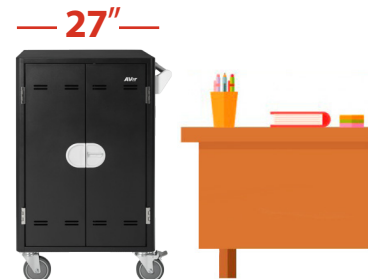

Cleverly designed dividers

Customizable dividers make placing and pulling devices easy, comfortable, and safe. C20i allows flexible storage for classrooms managing large or mixed devices.

Perfectly compact

C20i's small footprint provides easy storage for any classroom size. At only 27" wide, the C20i footprint leaves more learning space while managing your 1-to-1 devices.

Headache-free cabling system

Experience simple device management with less slip-n-slide using C20i's new and cutting-edge cable technology to secure cords from slipping out of place.

Specifications

Device Capacity	20	Slot Size	H = 33cm (13") W = 3.615cm (1.423") D = 41.9cm (16.5")
Support Device	Laptop/Chromebook/Tablets up to 16"	Charging Type	Intelligent Charging
Sync Type	N/A	External Power Outlets	2
LED Indicator	Status LED (x2): Solid Blue: Charging	Sliding Shelves	No
Divider type	Plastic divider /w secure latch	Foam on Bar	No
Cart Dimension	H = 106cm (41.73") W = 68.8cm (27.09") D = 63.7cm (25.08")	Package Dimension	H = 125cm (49.21") W = 77cm (30.31") D = 73cm (28.74")
Net weight	65.6kg (145lbs)	Gross weight	88kg (194lbs)
Power Specification	AC IN: 100-120V ~ 50/60Hz, 12A 200-240V ~ 50/60Hz, 8A PWR Strip 20-Port Total 100-120V ~ 50/60Hz, 8A 200-240V ~ 50/60Hz, 6A Outlet 2-Port Total 100-120V ~ 50/60Hz, 4A 200-240V ~ 50/60Hz, 2A	Cable Management	Individual AC adapter compartments and AVer Patent Cable Latch
Security	Front doors: 3 point mechanism Back doors: 3 point mechanism	Casters	5" casters x 4 2 among are lockable
Security Hook	Yes	Fan	N/A
Warranty	10 years mechanical components 5 years electrical components	Adaptor Holder Inner Dimension	H = 100mm (3.94") W = 32.5mm (1.28") D = 75mm (2.95")