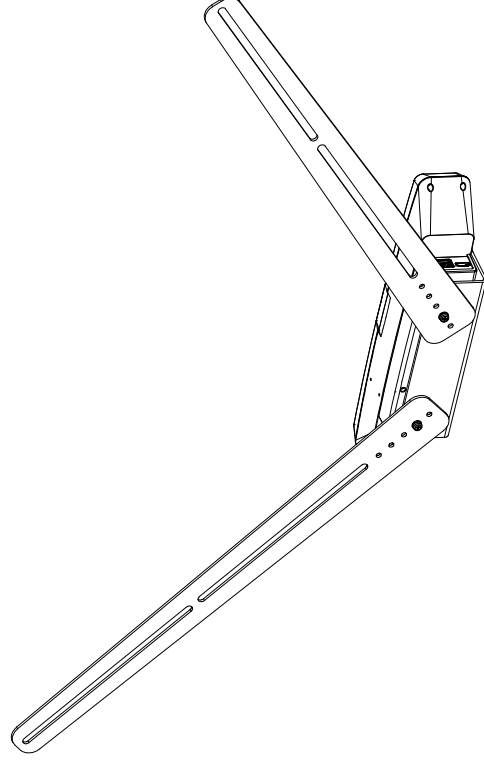

TV VESA Mount Installation Guide

Package Contents

	Mounting rail x 2		Washer (M8) x 4
	Screw (M5*12) x 2		Silicone washer x 2
	Screw (M6*15) x 4		Metal washer x 2
	Screw (M6*20) x 4		Washer (M6) x 4
	1/4"-20, L=7.5mm screw		Installation Guide
			L-mount bracket

Installation Steps

1/4"-20, L=7.5 mm screw

2.

3.

Screw (M6*15) or
Screw (M6*20) or
Screw (M8*20) or
Screw (M8*30)

or

Screw (M6*15) or
Screw (M6*20) or
Screw (M8*20) or
Screw (M8*30)

4