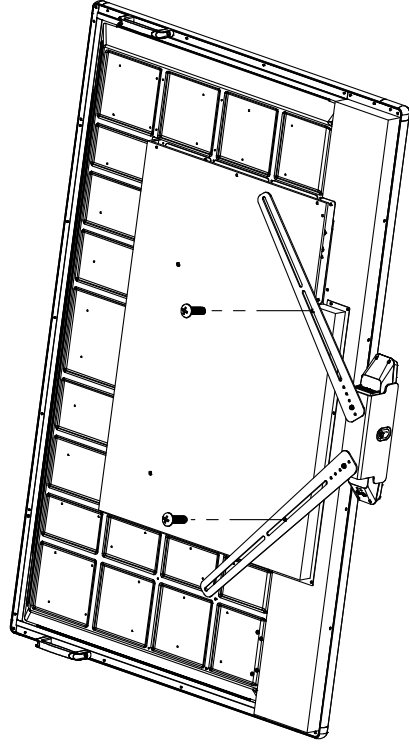

TV VESA Mount Installation Guide

Package Contents

	Mounting rail x 2		Washer (M8) x 4
	Screw (M5*12) x 2		Silicone washer x 2
	Screw (M6*15) x 4		Metal washer x 2
	Screw (M6*20) x 4		Washer (M6) x 4
	1/4"-20, L=7.5mm screw		Installation Guide
			L-mount bracket

Installation Steps

1/4"-20, L=7.5 mm screw

2.

3.

Screw (M6*15) or
Screw (M6*20) or
Screw (M8*20) or
Screw (M8*30)

or

Screw (M6*15) or
Screw (M6*20) or
Screw (M8*20) or
Screw (M8*30)

4