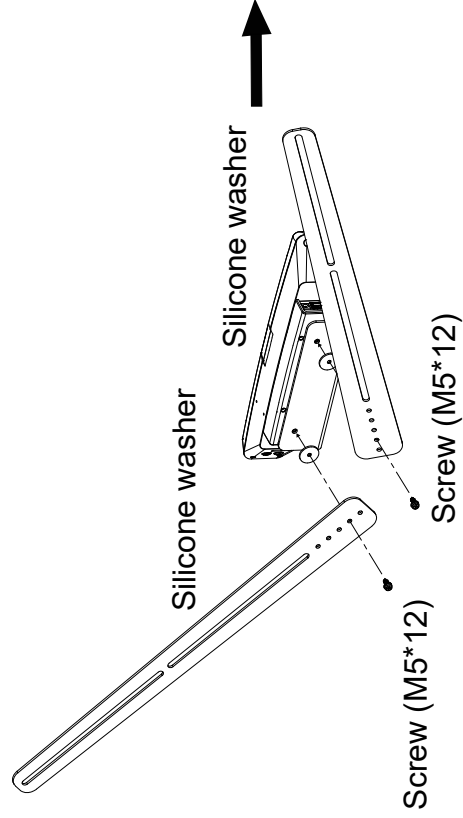

TV VESA Mount Installation Guide

Package Contents

	Mounting rail x 2		Washer (M8) x 4
	Screw (M5*12) x 2		Silicone washer x 2
	Screw (M6*15) x 4		Metal washer x 2
	Screw (M6*20) x 4		Washer (M6) x 4
	1/4"-20, L=7.5mm screw		Installation Guide
			L-mount bracket

Installation Steps

1/4"-20, L=7.5 mm screw

2.

3.

Screw (M6*15) or
Screw (M6*20) or
Screw (M8*20) or
Screw (M8*30)

or

Screw (M6*15) or
Screw (M6*20) or
Screw (M8*20) or
Screw (M8*30)

4