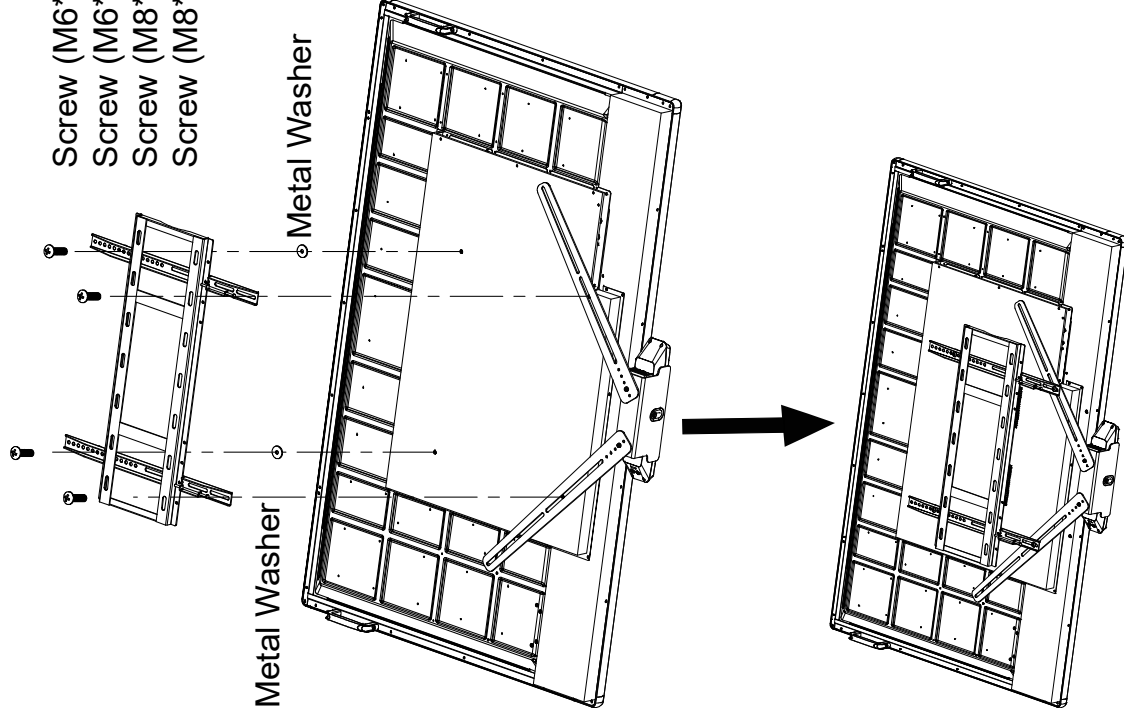

TV VESA Mount Installation Guide

Package Contents

	Mounting rail x 2		Washer (M8) x 4
	Screw (M5*12) x 2		Silicone washer x 2
	Screw (M6*15) x 4		Metal washer x 2
	Screw (M6*20) x 4		Washer (M6) x 4
	1/4"-20, L=7.5mm screw		Installation Guide
			L-mount bracket

Installation Steps

1/4"-20, L=7.5 mm screw

2.

3.

Screw (M6*15) or
Screw (M6*20) or
Screw (M8*20) or
Screw (M8*30)

or

Screw (M6*15) or
Screw (M6*20) or
Screw (M8*20) or
Screw (M8*30)

4