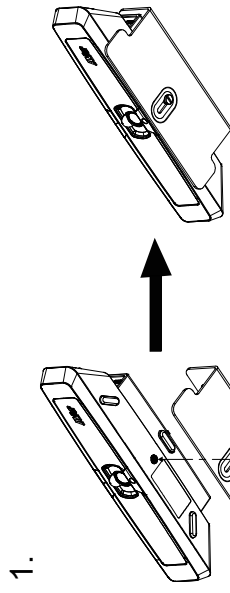

TV VESA Mount Installation Guide

Package Contents

	Mounting rail x 2		Washer (M8) x 4
	Screw (M5*12) x 2		Silicone washer x 2
	Screw (M6*15) x 4		Metal washer x 2
	Screw (M6*20) x 4		Washer (M6) x 4
	1/4"-20, L=7.5mm screw		Installation Guide
			L-mount bracket

Installation Steps

1/4"-20, L=7.5 mm screw

2.

3.

Screw (M6*15) or
Screw (M6*20) or
Screw (M8*20) or
Screw (M8*30)

or

Screw (M6*15) or
Screw (M6*20) or
Screw (M8*20) or
Screw (M8*30)

4