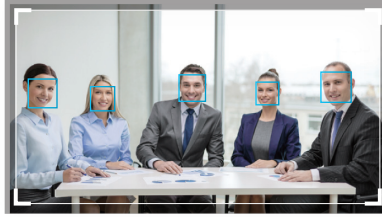

PHYSICAL CHARACTERISTICS

- Camera: 650 x 100 x 109.5 mm/2.133 kg
- Remote control: 200 x 50 x 21 mm/0.09 kg

AUDIO

- Microphones: 2 unidirectional microphones supporting 6 m pickup
- 5Wx2 stereo full range speakers with professional bass port tuned for communication
- Volume up to 96 dB SPL at 1/2 meter
- Echo cancellation
- Noise suppression
- 3.5 mm Line-in (aux) cable connects BYOD smartphones or PCs as speakerphones

COMPATIBLE APPLICATIONS

ZOOM, Microsoft® Teams, Skype™ for Business, Skype™, Google Hangouts, Intel® Unite™, RingCentral, BlueJeans, V-Cube, LiveOn, CyberLink U Meeting®, TrueConf, Adobe Connect, Cisco WebEx®, Fuze, GoToMeeting™, Microsoft® Lync™, Vidyo, vMix, WebRTC, Wirecast, XSplit

CONNECTIVITY

- 12V/5A power adaptor
- Mini DIN6 for RS232 connection
- USB type C connector
- HDMI out connection (DisplayLink)
- Phone in (3.5 mm audio Jack)
- Mic input
- Wireless connection to mobile devices**

**Wireless function is not supported in the USA and some other countries. Please contact a local agent for details.

**Wireless connection does not support wireless speakerphone devices.

**Specifications may vary depending on countries and are subject to change without notice.

AVer SmartFrame Captures Everyone

Embedded with AVer SmartFrame, the VB342+ automatically frames all meeting participants, adjusting the camera zoom, pan, and focus to fit everyone on-screen in seconds without overreacting to unimportant movement. Have an efficient meeting with AVer SmartFrame.