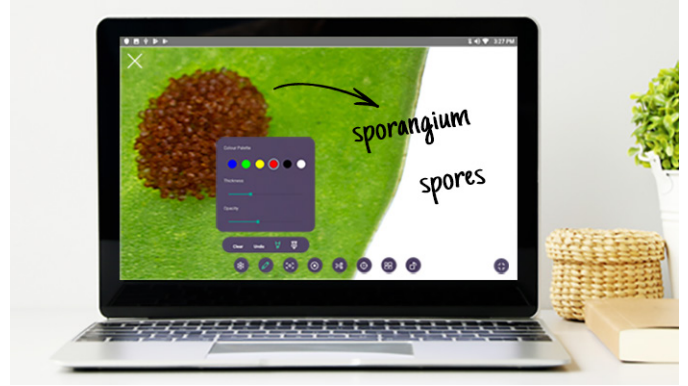

Simple One-Touch Software

Add interactivity with your M5 with free AVerTouch software for Windows and Mac, it's never been quicker and easier to go from set-up to show time. Build and edit new creative content with powerful multitasking and editing tools and save to the Cloud for review and your remote learners with a simple click.