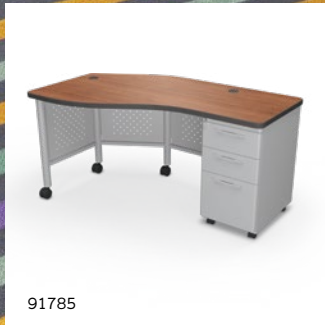

AVID MODULAR DESK SYSTEM

The most versatile desking system around.

Create the configuration that works for you.