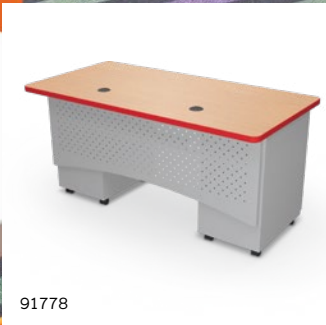

AVID MODULAR DESK SYSTEM

The most versatile desking system around.

Create the configuration that works for you.