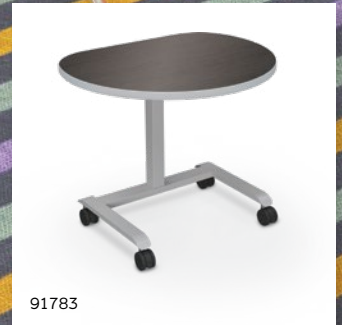

AVID MODULAR DESK SYSTEM

The most versatile desking system around.

Create the configuration that works for you.