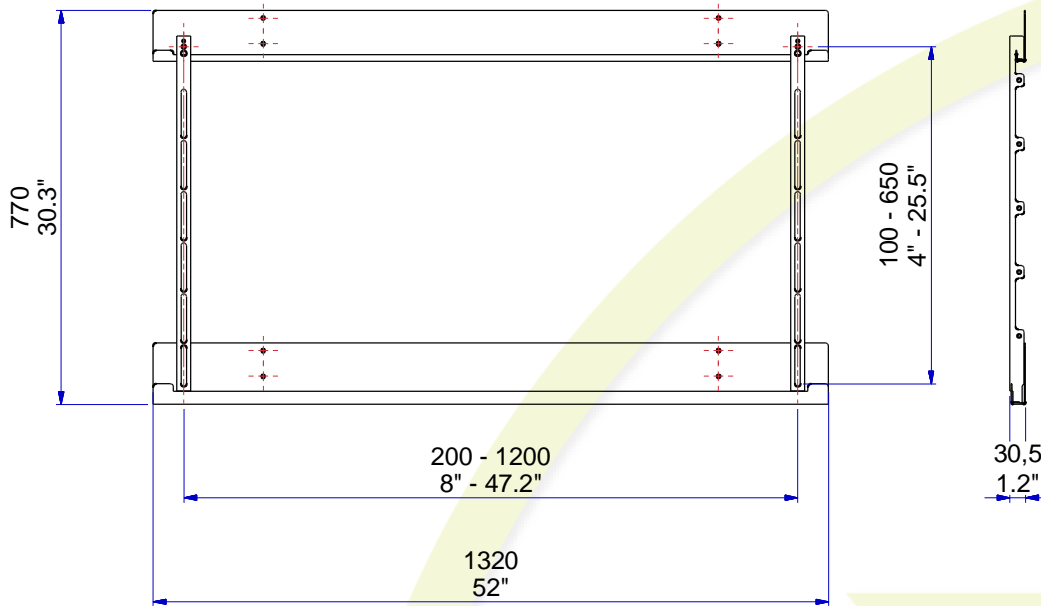

Dimensions:

Dimensions mounted on BalanceBox® 650 with Microsoft surface hub 84" (both not included)

Screen mounting hardware included metric: M6, M8, M10

VESA mounting interface 1200

For the BalanceBox®650

Product datasheet

Product Specifications					Shipping dimensions				
	metric		US / imperial		metric		US / imperial		
	value	units	value	units	value	units	value	units	
Length	1320	mm	52	inch	1380	mm	54.33	inch	
Height	770	mm	30.3	inch	145	mm	5.70	inch	
Depth	30,5	mm	1.2	inch	50	mm	1.97	inch	
Weight	7,5	kg	16.5	lbs	7,8	kg	17.2	lbs	
Max load capacity	200	kg	440	lbs					
Material	Sheet steel								
Finish	Powdercoated black RAL9005								
Order number	481A52								