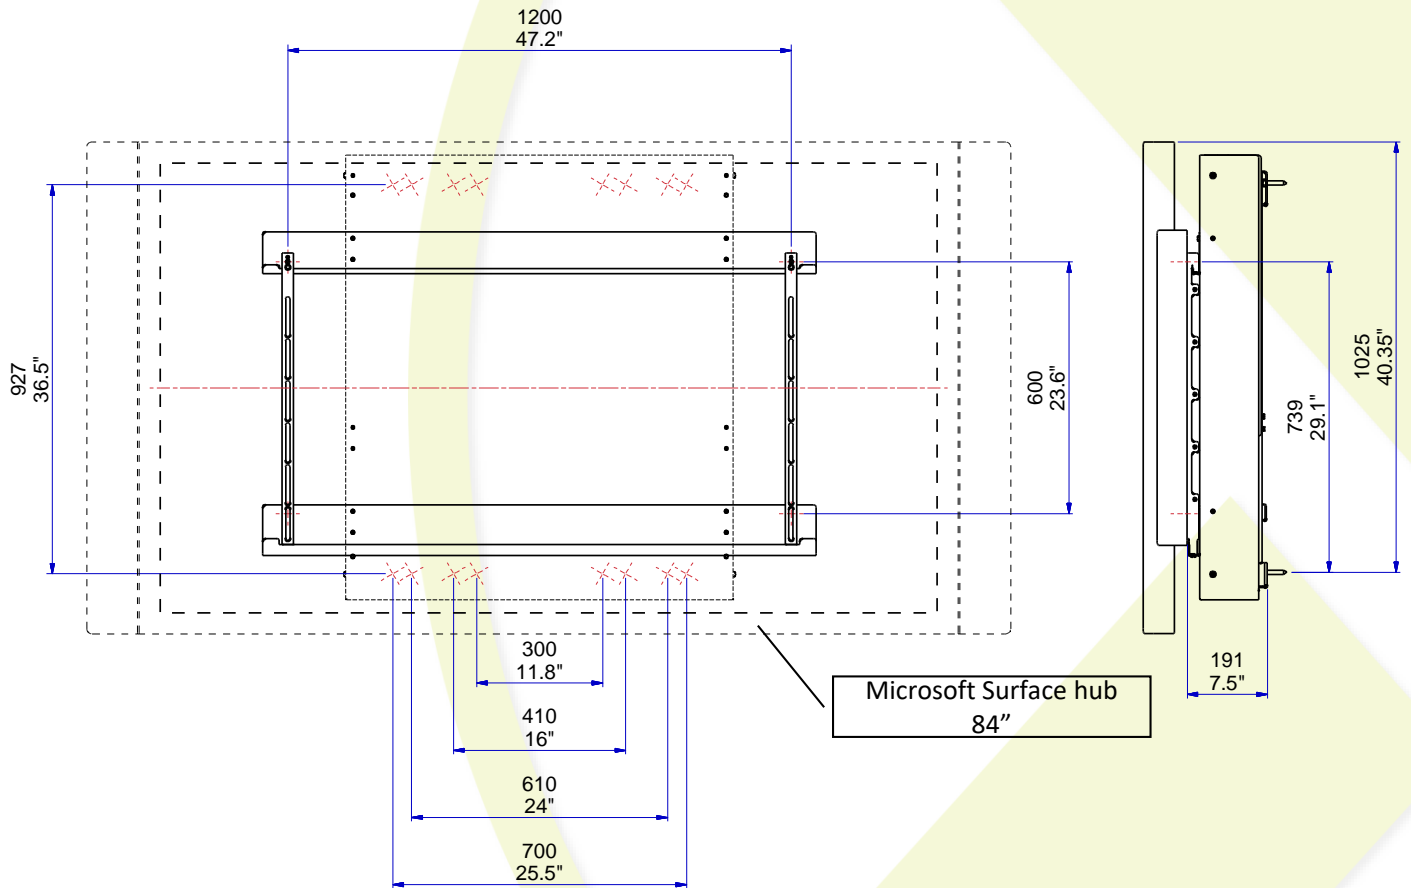

Dimensions:

Dimensions mounted on BalanceBox® 650 with Microsoft surface hub 84" (both not included)

Screen mounting hardware included metric: M6, M8, M10

VESA mounting interface 1200

For the BalanceBox®650

Product datasheet

Product Specifications					Shipping dimensions				
	metric		US / imperial		metric		US / imperial		
	value	units	value	units	value	units	value	units	
Length	1320	mm	52	inch	1380	mm	54.33	inch	
Height	770	mm	30.3	inch	145	mm	5.70	inch	
Depth	30,5	mm	1.2	inch	50	mm	1.97	inch	
Weight	7,5	kg	16.5	lbs	7,8	kg	17.2	lbs	
Max load capacity	200	kg	440	lbs					
Material	Sheet steel								
Finish	Powdercoated black RAL9005								
Order number	481A52								