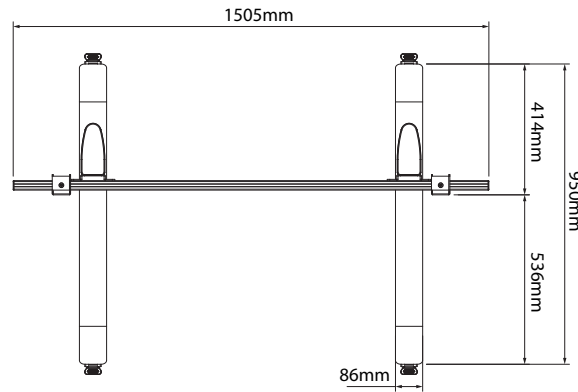

SIDE VIEW

TOP VIEW

ACCESSORIES AND RELATED PRODUCTS

BT7032 / BT7172 / BT7173 / BT7174

AV Accessory Shelves can be attached directly to a vertical column

BT8390-SA & BT7863

VC Camera Shelf & Adaptor Arm allows VC cameras to be added to the installation

BT9908

Wall Mount for 84" Microsoft® Surface Hub & other interactive displays over 72"

BT8507

Trolley for 55" Microsoft® Surface Hub & other interactive displays up to 65"