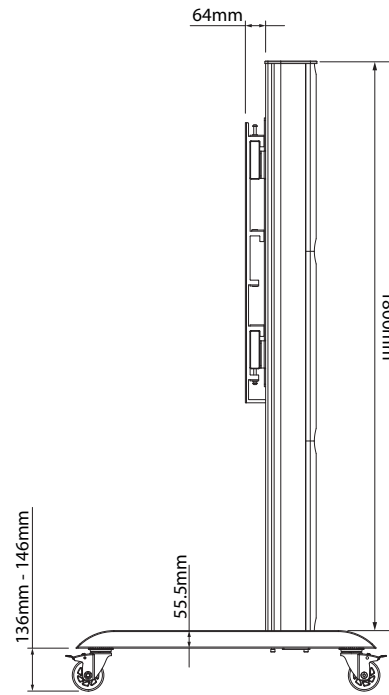

SIDE VIEW

ACCESSORIES AND RELATED PRODUCTS

BT7032 / BT7172 / BT7173 / BT7174

AV Accessory Shelves can be attached directly to a vertical column

BT8390-SA & BT7863

VC Camera Shelf & Adaptor Arm allows VC cameras to be added to the installation

BT9908

Wall Mount for 84" Microsoft® Surface Hub & other interactive displays over 72"

BT8507

Trolley for 55" Microsoft® Surface Hub & other interactive displays up to 65"