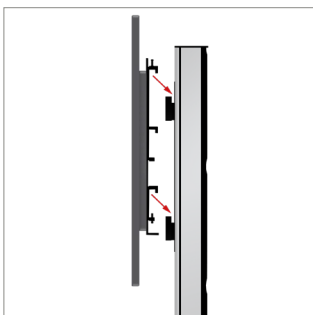

B-TECH AV MOUNTS™

IDEAL FOR
 EXTRA-LARGE
 INTERACTIVE
 DISPLAYS

BT8508

SYSTEM X™

TOUCHSCREEN TROLLEY FOR 84" MICROSOFT® SURFACE HUB™

The BT8508 is a mobile solution designed to mount Microsoft's 84" Surface Hub and other extra-large interactive displays over 72". Capable of supporting heavy duty loads, the trolley has a welcome rigidity which means mounted touchscreens do not move or flex whilst in use. Levelling screws allow easy height adjustment of the screen once mounted and integrated cable management keeps finished installations neat and tidy. Non-marking 4" braked castors allow the trolley to be re-located easily and safely without marking or scuffing floor surfaces.

SPECIFICATION

Recommended screen size	72" up to 120"
Recommended surface hub size	84"
Max load	200kg
VESA and non-VESA fixings	up to 1400 x 800
Colour (mounting rail)	Silver
Colour (vertical columns)	Silver or Black
Colour (base)	Black

FEATURES

- Designed to mount Microsoft's 84" Microsoft Surface Hub display
- The universal design is ideal for other standard or interactive screens over 72" (such as Sahara Clevertouch®)
- High-end aesthetic quality
- Integrated cable management
- Interface arms include levelling screws to adjust the height of the screen
- Includes non-marking 4" locking/braked castors
- Collar compatible accessories such as shelves can be fitted directly to the extrusion
- Safety screws help prevent unauthorised removal of screens
- Simple 'hook-on' installation
- All mounting hardware included

Simple 'hook-on' installation

Interface arms include levelling screws to adjust the height of the screen

Includes non-marking 4" locking/braked castors

Collar compatible accessories such as shelves can be fitted directly to the columns