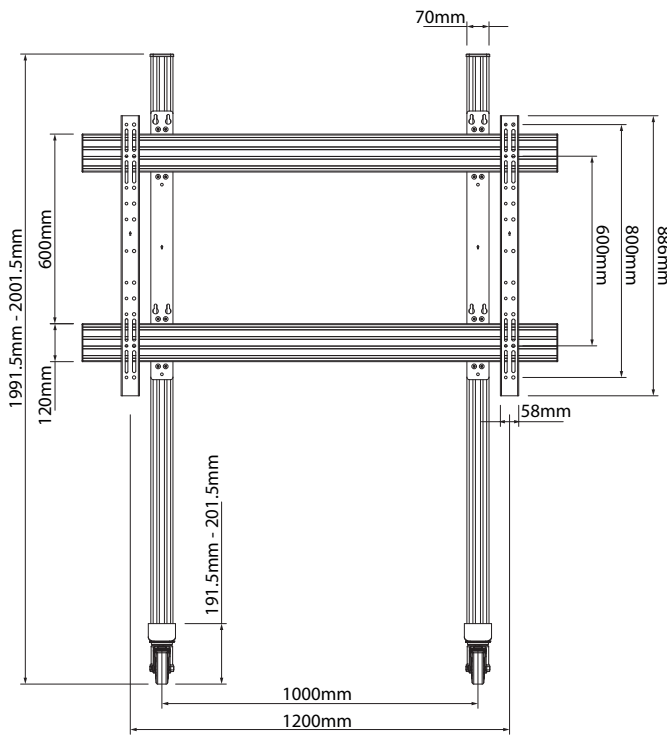

FRONT VIEW

SIDE VIEW

ACCESSORIES AND RELATED PRODUCTS

BT7032 / BT7172 / BT7173 / BT7174

AV Accessory Shelves can be attached directly to a vertical column

BT8390-SA & BT7863

VC Camera Shelf & Adaptor Arm allows VC cameras to be added to the installation

BT9908

Wall Mount for 84" Microsoft® Surface Hub & other interactive displays over 72"

BT8507

Trolley for 55" Microsoft® Surface Hub & other interactive displays up to 65"