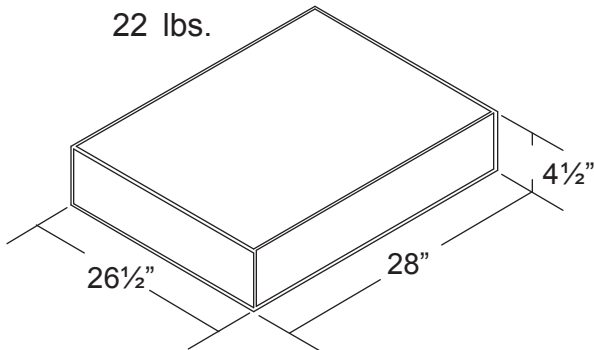

POP

Adjustable Mobile Laptop Desk

For more information
1-800-749-2258

Shipping Information
1.9 Cubic Feet
22 lbs.

Height adjustable with infinite positions ranging from 21¹/₄" to 31¹/₄".

Includes 2" Casters for mobility.