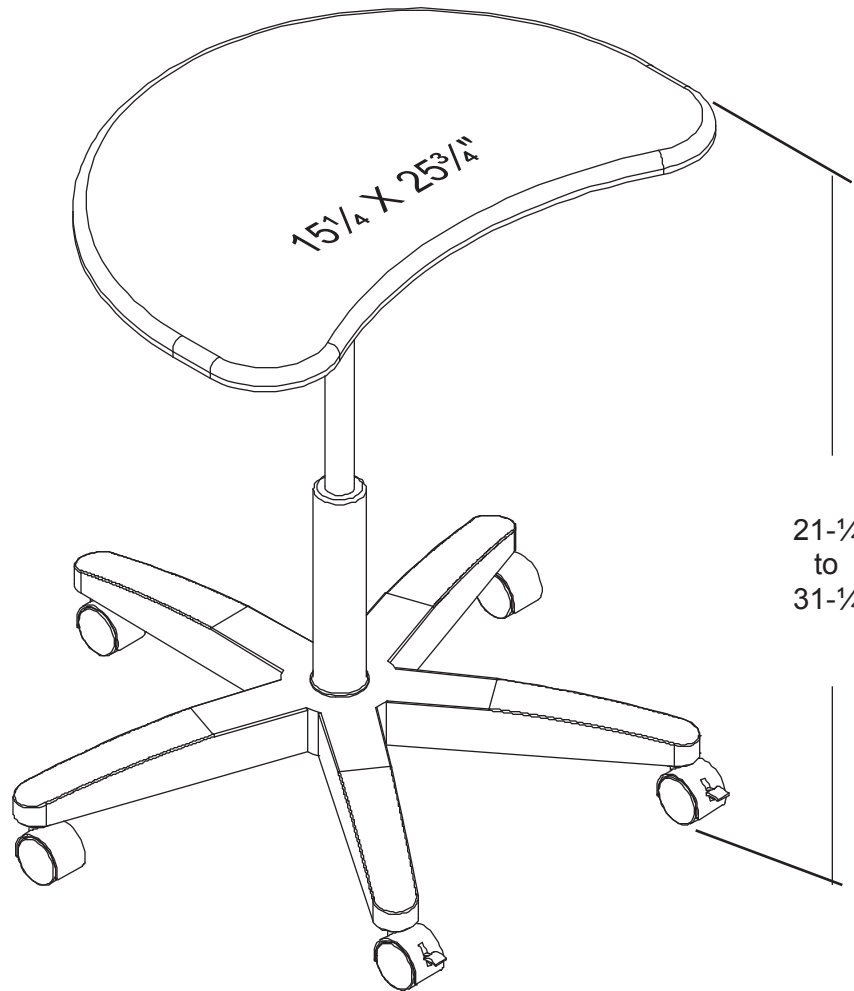

POP

Adjustable Mobile Laptop Desk

Part	Drawing	Description	Qty	Part	Drawing	Description	Qty
P-1		Top Platform	1 EA	Hardware List			
P-2		Top Support	1 EA				
P-3		Five Star Base	1 EA				
A		Flat Head Screw	4 EA				
C		Cylinder	1 EA				
D		2" Locking Caster	2 EA				
E		2" Caster	3 EA				
F		Allen Wrench	1 EA				

Illustration # 3

5. Attach Five Star Base (P-3) on the Cylinder (C). Place the unit in Upright position.

Step # 5

Step # 4

Touchboards

205 Westwood Ave, Long Branch, NJ 07740
Phone: 866-94 BOARDS (26273) / (732)-222-1511
Fax: (732)-222-7088 | E-mail: sales@touchboards.com

POP

Adjustable Mobile Laptop Desk

For more information
1-800-749-2258

Shipping Information
1.9 Cubic Feet
22 lbs.

Height adjustable with infinite positions ranging from 21¹/₄" to 31¹/₄".

Includes 2" Casters for mobility.