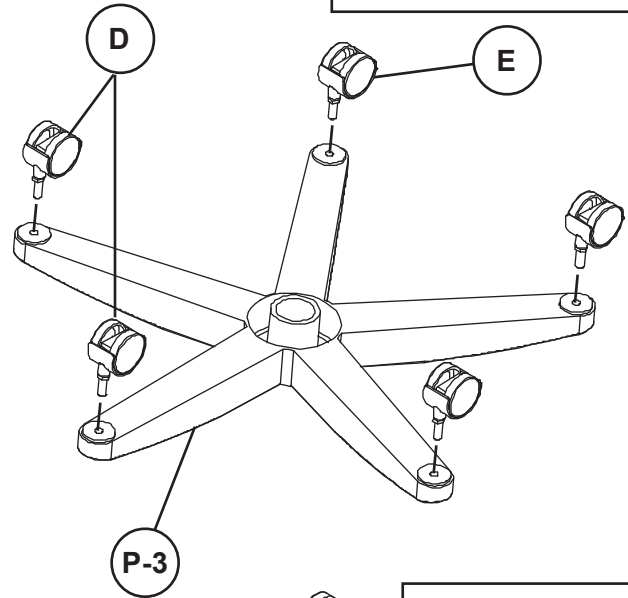

POP

Adjustable Mobile Laptop Desk

Part	Drawing	Description	Qty	Part	Drawing	Description	Qty
P-1		Top Platform	1 EA	Hardware List			
P-2		Top Support	1 EA				
P-3		Five Star Base	1 EA				
A		Flat Head Screw	4 EA				
C		Cylinder	1 EA				
D		2" Locking Caster	2 EA				
E		2" Caster	3 EA				
F		Allen Wrench	1 EA				

To Assemble:

1. Identify and Separate all the Parts and Hardware.
2. Place the Top Panel (P-1) with the insert nuts facing up and attach Top Support (P-2) using 4 Flat Head screws (A) as shown in the Illustration # 1. Tighten the screws using Allen wrench (F)

POP Assembly Diagram

Illustration # 2

3. Attach 2 Locking Casters (D) and 3 Casters (E) to the Five Star Base (P-3) as shown in Illustration # 2.

4. Remove Plastic Cap from end of Cylinder Rod and Insert Cylinder (C) in the Top Support (P-2) as shown in Illustration # 3.

Illustration # 3

5. Attach Five Star Base (P-3) on the Cylinder (C). Place the unit in Upright position.

Step # 5

Step # 4

Touchboards

205 Westwood Ave, Long Branch, NJ 07740
Phone: 866-94 BOARDS (26273) / (732)-222-1511
Fax: (732)-222-7088 | E-mail: sales@touchboards.com