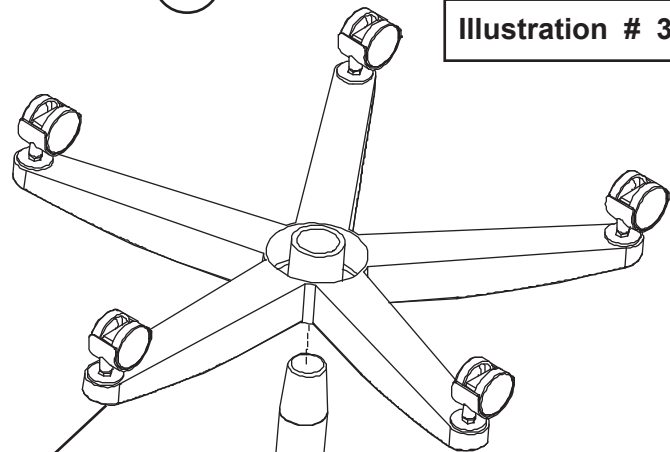

To Assemble:

1. Identify and Separate all the Parts and Hardware.
2. Place the Top Panel (P-1) with the insert nuts facing up and attach Top Support (P-2) using 4 Flat Head screws (A) as shown in the Illustration # 1. Tighten the screws using Allen wrench (F)

POP Assembly Diagram

Illustration # 2

3. Attach 2 Locking Casters (D) and 3 Casters (E) to the Five Star Base (P-3) as shown in Illustration # 2.

4. Remove Plastic Cap from end of Cylinder Rod and Insert Cylinder (C) in the Top Support (P-2) as shown in Illustration # 3.

Illustration # 3

5. Attach Five Star Base (P-3) on the Cylinder (C). Place the unit in Upright position.

Step # 5

Step # 4

Touchboards

205 Westwood Ave, Long Branch, NJ 07740
Phone: 866-94 BOARDS (26273) / (732)-222-1511
Fax: (732)-222-7088 | E-mail: sales@touchboards.com