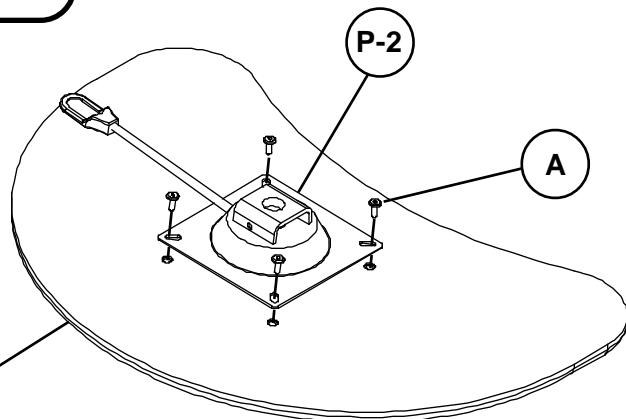

POP

Adjustable Mobile Laptop Desk

Part	Drawing	Description	Qty	Part	Drawing	Description	Qty
P-1		Top Platform	1 EA	Hardware List			
P-2		Top Support	1 EA				
P-3		Five Star Base	1 EA				
A		Flat Head Screw	4 EA				
C		Cylinder	1 EA				
D		2" Locking Caster	2 EA				
E		2" Caster	3 EA				
F		Allen Wrench	1 EA				

To Assemble:

1. Identify and Separate all the Parts and Hardware.
2. Place the Top Panel (P-1) with the insert nuts facing up and attach Top Support (P-2) using 4 Flat Head screws (A) as shown in the Illustration # 1. Tighten the screws using Allen wrench (F)