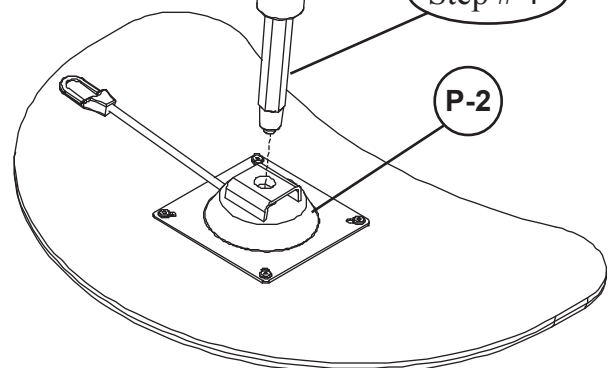

To Assemble:

1. Identify and Separate all the Parts and Hardware.
2. Place the Top Panel (P-1) with the insert nuts facing up and attach Top Support (P-2) using 4 Flat Head screws (A) as shown in the Illustration # 1. Tighten the screws using Allen wrench (F)

POP Assembly Diagram

Illustration # 2

3. Attach 2 Locking Casters (D) and 3 Casters (E) to the Five Star Base (P-3) as shown in Illustration # 2.

4. Remove Plastic Cap from end of Cylinder Rod and Insert Cylinder (C) in the Top Support (P-2) as shown in Illustration # 3.

Illustration # 3

5. Attach Five Star Base (P-3) on the Cylinder (C). Place the unit in Upright position.

Step # 5

Step # 4

Touchboards

205 Westwood Ave, Long Branch, NJ 07740
Phone: 866-94 BOARDS (26273) / (732)-222-1511
Fax: (732)-222-7088 | E-mail: sales@touchboards.com