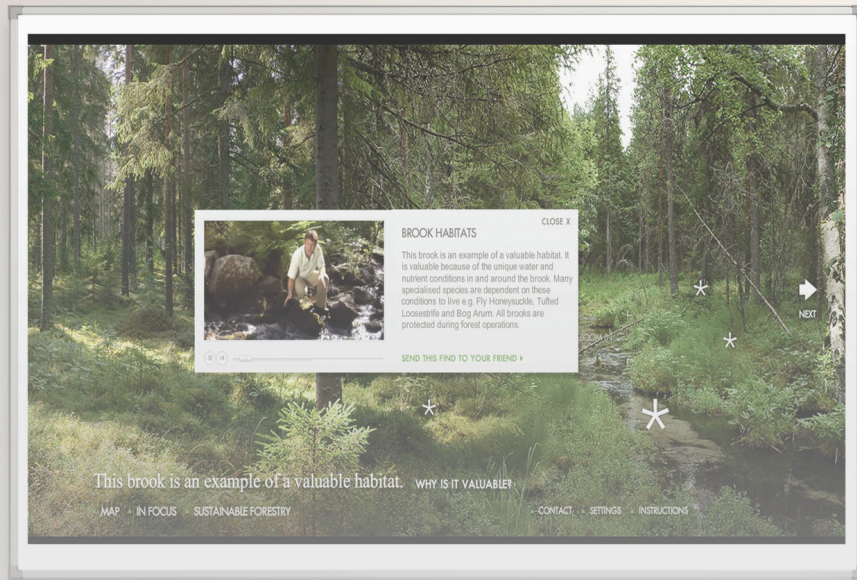

Interactive Projector Board

with Brio Trim

New Brio Trim adds an upscale appearance to any environment!

Available in white or gray, porcelain steel surface provides improved image clarity.

Touchboards

205 Westwood Ave, Long Branch, NJ 07740
Phone: 866-94 BOARDS (26273) / (732)-222-1511
Fax: (732)-222-7088 | E-mail: sales@touchboards.com

A-B. Interactive Projector Board with Brio Trim

- For the best projection surface for your interactive projector, and most durable whiteboard, choose the Interactive Projector Board as your ultimate multi-function board.
- Widescreen dimensions support the most popular sizes of projected images at 86", 107" and 113" diagonals, plus many custom sizes available.
- The special construction of the board provides the flatness required for the best performance of your interactive projector with a flatness guarantee <2mm across the board surface. This flatness assurance also allows the board to be used on mobile carts as well as wall mounting, and still achieves the projector manufacturer's flatness requirements.
- The available gray or white porcelain surfaces can be cleaned of even stubborn permanent markers, and at the same time, engineered to minimize visual strain from anywhere in the room, making it ideal for spaces that are exposed to ambient light.
- The low profile aluminum Brio trim is a clean lined addition for your interactive spaces.
- TAA compliant. Fifty year guarantee.

Panel Dimensions (before framing)	Viewable Area	Diagonal Distance
4'H x 6'W	47.06"H x 71.06"W	86"
4'H x 8'W	47.06"H x 95.25"W	107"
5'H x 8'W	59.06"H x 95.25"W	113"

205 Westwood Ave, Long Branch, NJ 07740
 Phone: 866-94 BOARDS (26273) / (732)-222-1511
 Fax: (732)-222-7088 | E-mail: sales@touchboards.com