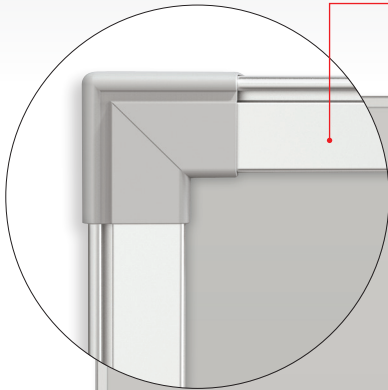

Interactive Projector Board

with Brio Trim

New Brio Trim adds an upscale appearance to any environment!

Available in white or gray, porcelain steel surface provides improved image clarity.

Touchboards

205 Westwood Ave, Long Branch, NJ 07740
Phone: 866-94 BOARDS (26273) / (732)-222-1511
Fax: (732)-222-7088 | E-mail: sales@touchboards.com

A-B. Interactive Projector Board with Brio Trim

- For the best projection surface for your interactive projector, and most durable whiteboard, choose the Interactive Projector Board as your ultimate multi-function board.
- Widescreen dimensions support the most popular sizes of projected images at 86", 107" and 113" diagonals, plus many custom sizes available.
- The special construction of the board provides the flatness required for the best performance of your interactive projector with a flatness guarantee <2mm across the board surface. This flatness assurance also allows the board to be used on mobile carts as well as wall mounting, and still achieves the projector manufacturer's flatness requirements.
- The available gray or white porcelain surfaces can be cleaned of even stubborn permanent markers, and at the same time, engineered to minimize visual strain from anywhere in the room, making it ideal for spaces that are exposed to ambient light.
- The low profile aluminum Brio trim is a clean lined addition for your interactive spaces.
- TAA compliant. Fifty year guarantee.

Panel Dimensions (before framing)	Viewable Area	Diagonal Distance
4'H x 6'W	47.06"H x 71.06"W	86"
4'H x 8'W	47.06"H x 95.25"W	107"
5'H x 8'W	59.06"H x 95.25"W	113"

205 Westwood Ave, Long Branch, NJ 07740
 Phone: 866-94 BOARDS (26273) / (732)-222-1511
 Fax: (732)-222-7088 | E-mail: sales@touchboards.com