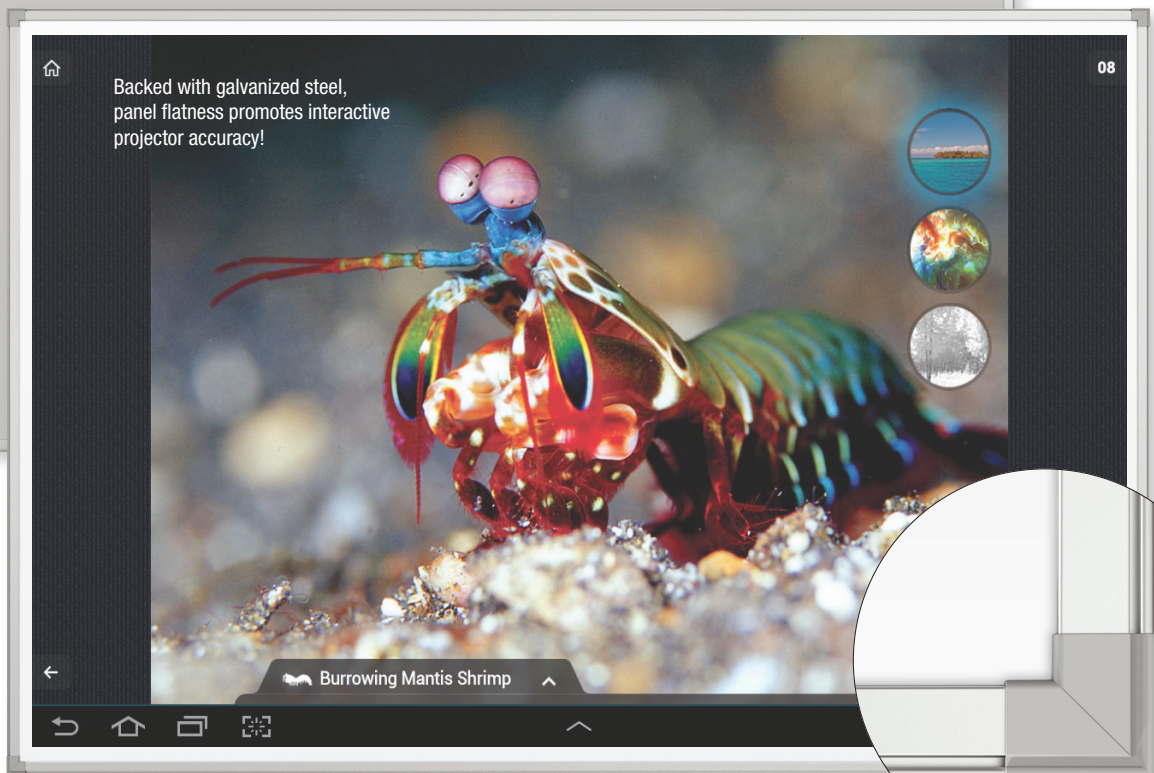

Interactive Projector Board

with Brio Trim

New Brio Trim adds an upscale appearance to any environment!

Available in white or gray, porcelain steel surface provides improved image clarity.

Touchboards

205 Westwood Ave, Long Branch, NJ 07740
Phone: 866-94 BOARDS (26273) / (732)-222-1511
Fax: (732)-222-7088 | E-mail: sales@touchboards.com

A-B. Interactive Projector Board with Brio Trim

- For the best projection surface for your interactive projector, and most durable whiteboard, choose the Interactive Projector Board as your ultimate multi-function board.
- Widescreen dimensions support the most popular sizes of projected images at 86", 107" and 113" diagonals, plus many custom sizes available.
- The special construction of the board provides the flatness required for the best performance of your interactive projector with a flatness guarantee <2mm across the board surface. This flatness assurance also allows the board to be used on mobile carts as well as wall mounting, and still achieves the projector manufacturer's flatness requirements.
- The available gray or white porcelain surfaces can be cleaned of even stubborn permanent markers, and at the same time, engineered to minimize visual strain from anywhere in the room, making it ideal for spaces that are exposed to ambient light.
- The low profile aluminum Brio trim is a clean lined addition for your interactive spaces.
- TAA compliant. Fifty year guarantee.