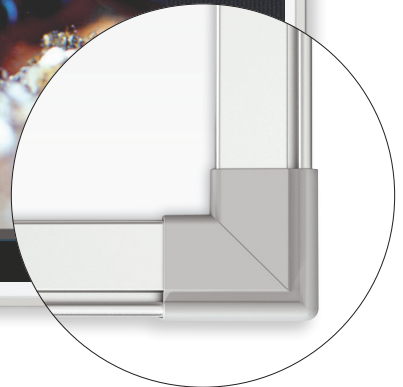

Interactive Projector Board

with Brio Trim

New Brio Trim adds an upscale appearance to any environment!

Available in white or gray, porcelain steel surface provides improved image clarity.

Touchboards

205 Westwood Ave, Long Branch, NJ 07740
Phone: 866-94 BOARDS (26273) / (732)-222-1511
Fax: (732)-222-7088 | E-mail: sales@touchboards.com

A-B. Interactive Projector Board with Brio Trim

- For the best projection surface for your interactive projector, and most durable whiteboard, choose the Interactive Projector Board as your ultimate multi-function board.
- Widescreen dimensions support the most popular sizes of projected images at 86", 107" and 113" diagonals, plus many custom sizes available.
- The special construction of the board provides the flatness required for the best performance of your interactive projector with a flatness guarantee <2mm across the board surface. This flatness assurance also allows the board to be used on mobile carts as well as wall mounting, and still achieves the projector manufacturer's flatness requirements.
- The available gray or white porcelain surfaces can be cleaned of even stubborn permanent markers, and at the same time, engineered to minimize visual strain from anywhere in the room, making it ideal for spaces that are exposed to ambient light.
- The low profile aluminum Brio trim is a clean lined addition for your interactive spaces.
- TAA compliant. Fifty year guarantee.

Panel Dimensions (before framing)	Viewable Area	Diagonal Distance
4'H x 6'W	47.06"H x 71.06"W	86"
4'H x 8'W	47.06"H x 95.25"W	107"
5'H x 8'W	59.06"H x 95.25"W	113"

205 Westwood Ave, Long Branch, NJ 07740
 Phone: 866-94 BOARDS (26273) / (732)-222-1511
 Fax: (732)-222-7088 | E-mail: sales@touchboards.com