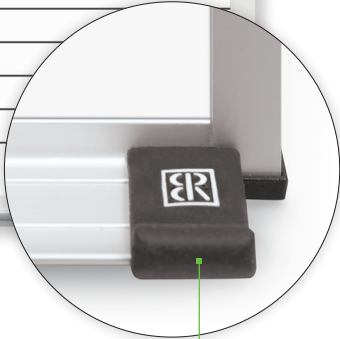

Graphic Boards

Tackable map rail
with Colored Cork insert

Music Line Board

Dura-Safe® rubber end caps
eliminate sharp corners

Porcelain Steel Surface

Music Line Board

Horizontal Line Board

Coordinate Line Board

Graphic Boards

Graphic Boards feature useful and versatile screen print graphics. Low gloss porcelain dry erase whiteboard provides superior writability and erasability with no ghosting. Reduced surface light distortion enhances visibility to provide optimum eye comfort. Permanently laminated to a light weight substrate for stability and durability. Anodized aluminum trim has a .88" profile with hairline mitered corners. Boards (except C) include a full-length tackable map rail with a tackable insert, and a full-length accessory tray with rubber Dura-Safe® end caps to eliminate sharp edges. TAA compliant. Made in the USA. Fifty year limited warranty on porcelain steel surface.

- A. Music Line Board** - Music lines eliminate the time consuming repetition of drawing and redrawing musical staves. Quickly and easily draw out musical notes and symbols. Lines in each staff are 1" apart.
- B. Horizontal Line Board** - Versatile horizontal line board makes a welcome addition to any setting. Keeps lines straight and legible. Lines are 2" apart.
- C. Coordinate Line Board** - Makes teaching number lines, coordinates, and graphing out a variety of equations easy and fun. Grid measures 45" square with 1.75" between grid lines. No tray or map rail included.