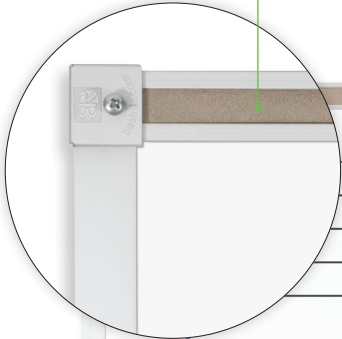

Graphic Boards

Tackable map rail
with Colored Cork insert

Music Line Board

Dura-Safe® rubber end caps
eliminate sharp corners

Porcelain Steel Surface

Music Line Board

Horizontal Line Board

Coordinate Line Board

Graphic Boards

Graphic Boards feature useful and versatile screen print graphics. Low gloss porcelain dry erase whiteboard provides superior writability and erasability with no ghosting. Reduced surface light distortion enhances visibility to provide optimum eye comfort. Permanently laminated to a light weight substrate for stability and durability. Anodized aluminum trim has a .88" profile with hairline mitered corners. Boards (except C) include a full-length tackable map rail with a tackable insert, and a full-length accessory tray with rubber Dura-Safe® end caps to eliminate sharp edges. TAA compliant. Made in the USA. Fifty year limited warranty on porcelain steel surface.

- A. Music Line Board** - Music lines eliminate the time consuming repetition of drawing and redrawing musical staves. Quickly and easily draw out musical notes and symbols. Lines in each staff are 1" apart.
- B. Horizontal Line Board** - Versatile horizontal line board makes a welcome addition to any setting. Keeps lines straight and legible. Lines are 2" apart.
- C. Coordinate Line Board** - Makes teaching number lines, coordinates, and graphing out a variety of equations easy and fun. Grid measures 45" square with 1.75" between grid lines. No tray or map rail included.

Part No.	Product Dimensions	Ship Wt.
A. Music Line Board		
202AG-S1	4'H x 6'W	94 lbs
202AH-S1	4'H x 8'W	120 lbs
202AK-S1	4'H x 10'W	146 lbs
B. Horizontal Line Board		
202AH-S3	4'H x 8'W	120 lbs
C. Coordinate Line Board		
604*	4'H x 4'W	56 lbs