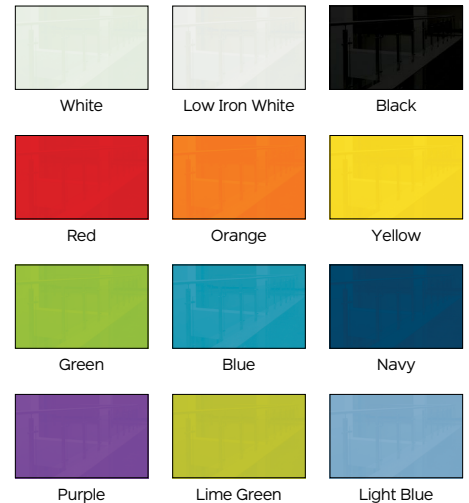

GLASS COLOR OPTIONS:

PART NO.	ITEM	DIMENSIONS	SHIP WT.
PRODUCT			
GWB406-GLOSSWHITE	Liso Glass Wall - Classroom Series (Gloss White)	4'H x 6'W	79 lbs
GWB408-GLOSSWHITE	Liso Glass Wall - Classroom Series (Gloss White)	4'H x 8'W	104 lbs
GWB412-GLOSSWHITE	Liso Glass Wall - Classroom Series (Gloss White)	4'H x 12'W	170 lbs
GWB416-GLOSSWHITE	Liso Glass Wall - Classroom Series (Gloss White)	4'H x 16'W	224 lbs
GWB406-COLOR	Liso Glass Wall - Classroom Series (Specify Color)	4'H x 6'W	79 lbs
GWB408-COLOR	Liso Glass Wall - Classroom Series (Specify Color)	4'H x 8'W	104 lbs
GWB412-COLOR	Liso Glass Wall - Classroom Series (Specify Color)	4'H x 12'W	170 lbs
GWB416-COLOR	Liso Glass Wall - Classroom Series (Specify Color)	4'H x 16'W	224 lbs
GWB406-WHITE	Liso Glass Wall - Classroom Series (Low Iron White)	4'H x 6'W	79 lbs
GWB408-WHITE	Liso Glass Wall - Classroom Series (Low Iron White)	4'H x 8'W	104 lbs
GWB412-WHITE	Liso Glass Wall - Classroom Series (Low Iron White)	4'H x 12'W	170 lbs
GWB416-WHITE	Liso Glass Wall - Classroom Series (Low Iron White)	4'H x 16'W	224 lbs

Shipping weights are listed on a per item basis and may vary based on quantities ordered. Dimensions on all glass dry erase markerboards are estimated and may vary slightly.

*Ships UPS.

**Ships UPS with large package surcharge or additional handling fee.