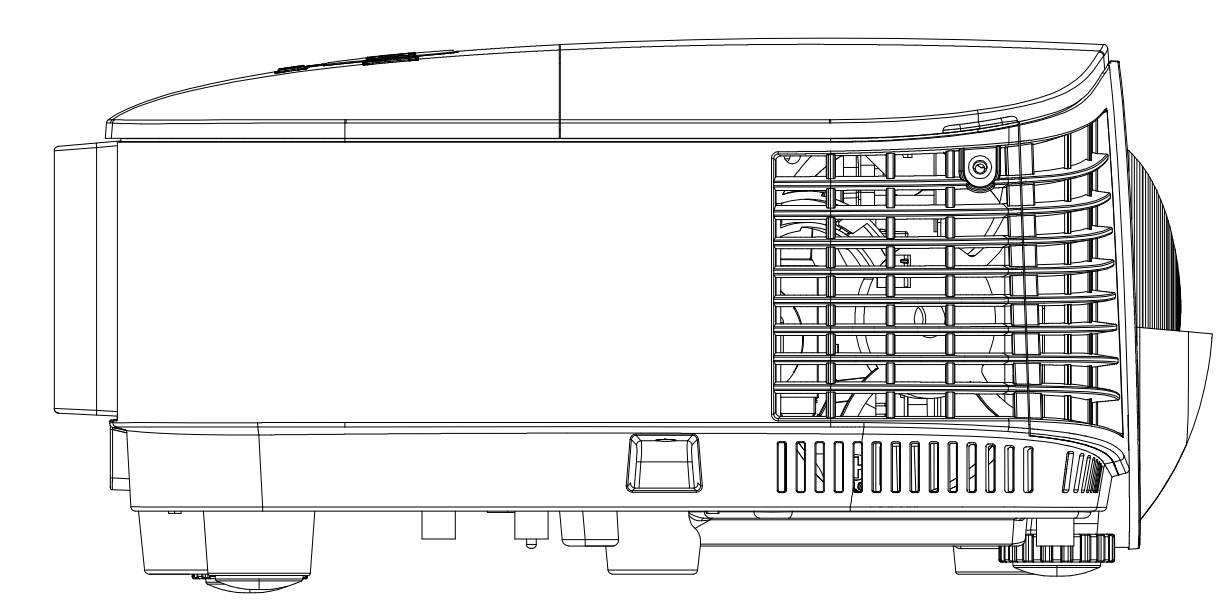

PART NO	REV/SYMBOL	DESCRIPTION	LOCATED	REASON	SIGN	DATE
	A /	FIRST RELEASE	/	/	LED BY PAK	2011/11/15

MODEL	EX800ST	NAME	TOLERANCE UNLESS OTHERWISE SPECIFIED (mm)
DRN	LED BY PAK	2011/11/15	±0.10
DSN	LED BY PAK	2011/11/15	±0.20
CKD	LED BY PAK	2011/11/15	±0.30
APPD	LED BY PAK	2011/11/15	±0.40