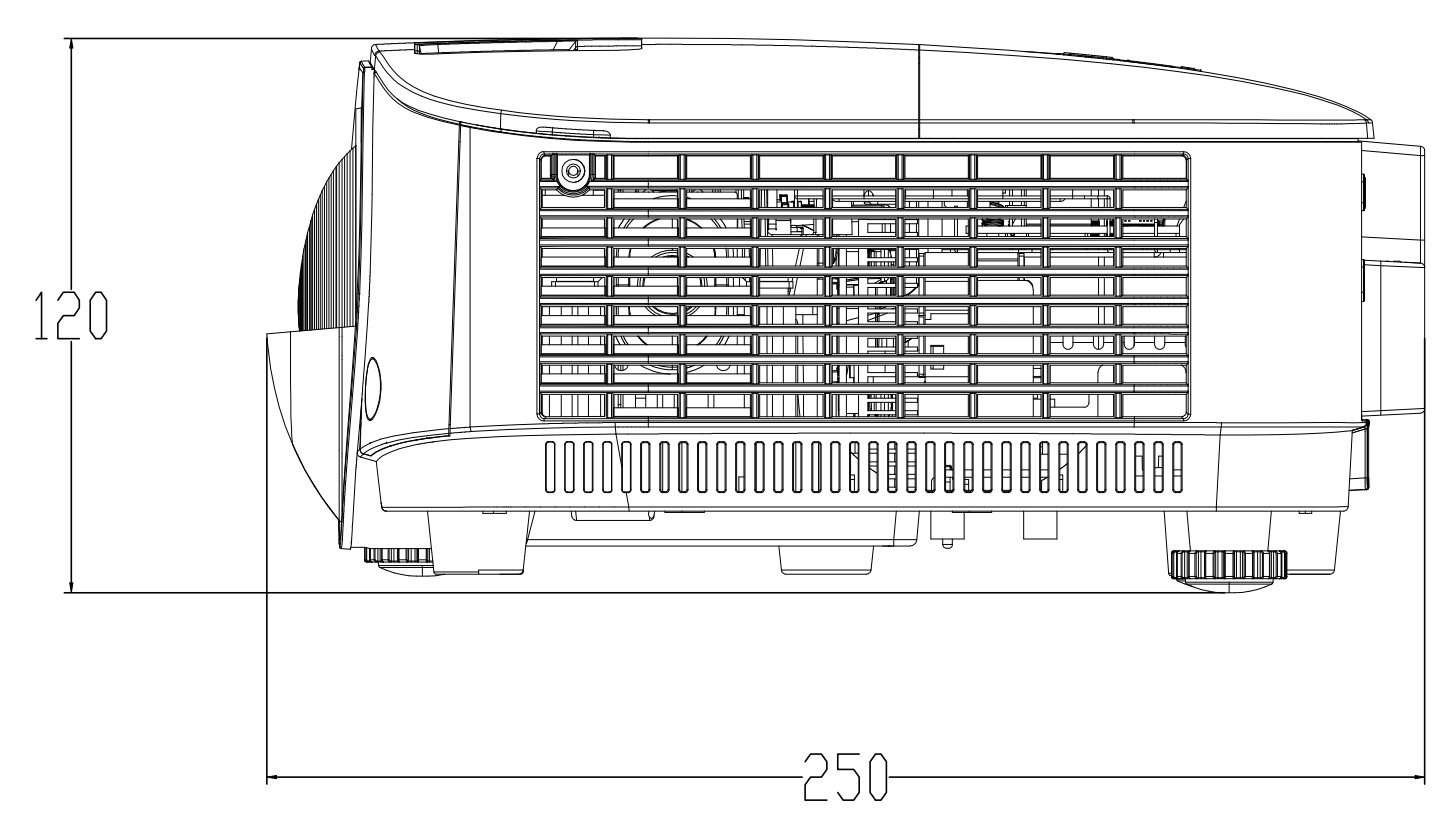

PART NO	REV/SYMBOL	DESCRIPTION	LOCATED	REASON	SIGN	DATE
	A /	FIRST RELEASE	/	/	LED BY PAK	2011/11/15

MODEL	EX800ST	NAME	TOLERANCE UNLESS OTHERWISE SPECIFIED (mm)
DRN	LED BY PAK	2011/11/15	±0.10
DSN	LED BY PAK	2011/11/15	±0.20
CKD	LED BY PAK	2011/11/15	±0.30
APPD	LED BY PAK	2011/11/15	±0.40