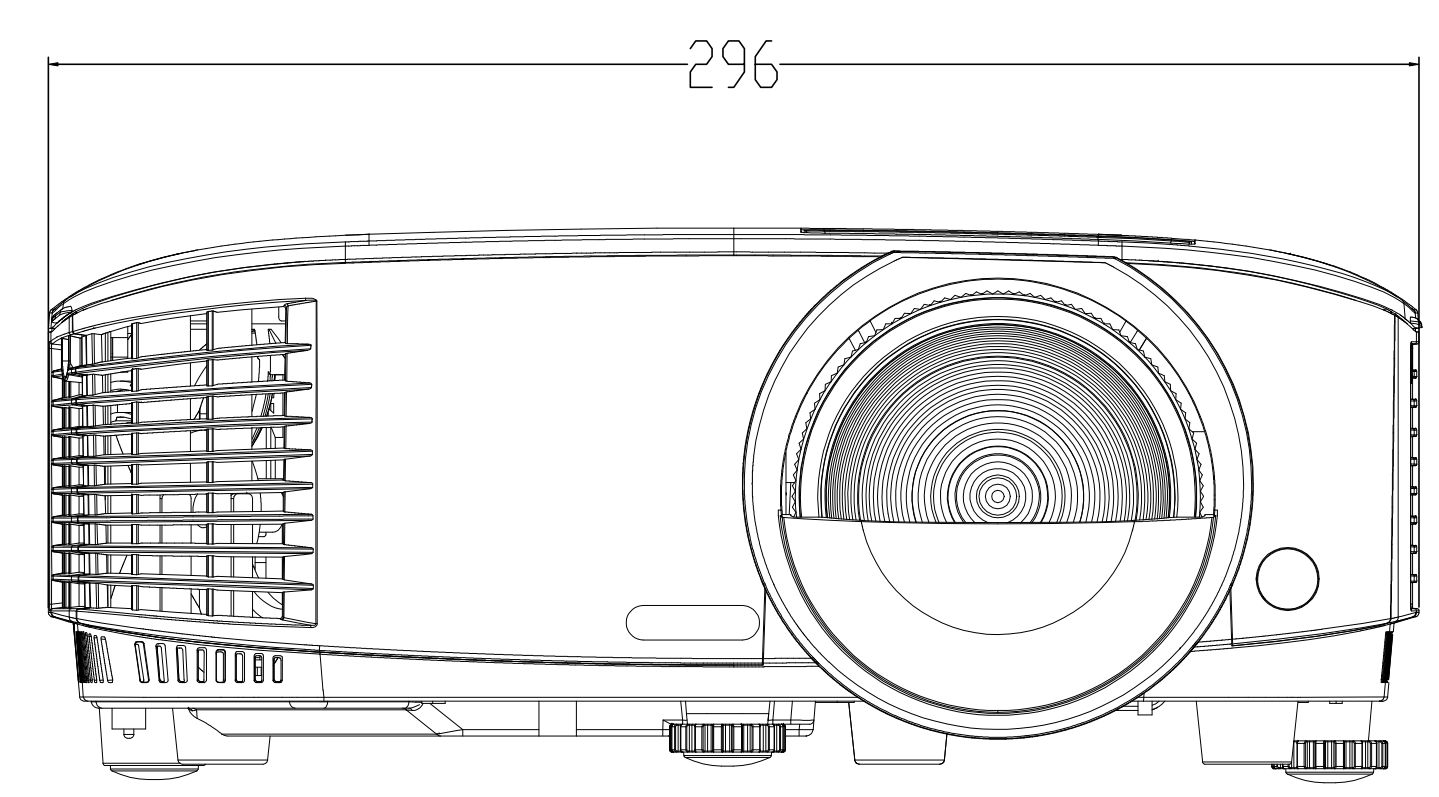

PART NO	REV/SYMBOL	DESCRIPTION	LOCATED	REASON	SIGN	DATE
	A /	FIRST RELEASE	/	/	LED BY PAK	2011/11/15

MODEL	EX800ST	NAME	TOLERANCE UNLESS OTHERWISE SPECIFIED (mm)
DRN	LED BY PAK	2011/11/15	±0.10
DSN	LED BY PAK	2011/11/15	±0.20
CKD	LED BY PAK	2011/11/15	±0.30
APPD	LED BY PAK	2011/11/15	±0.40