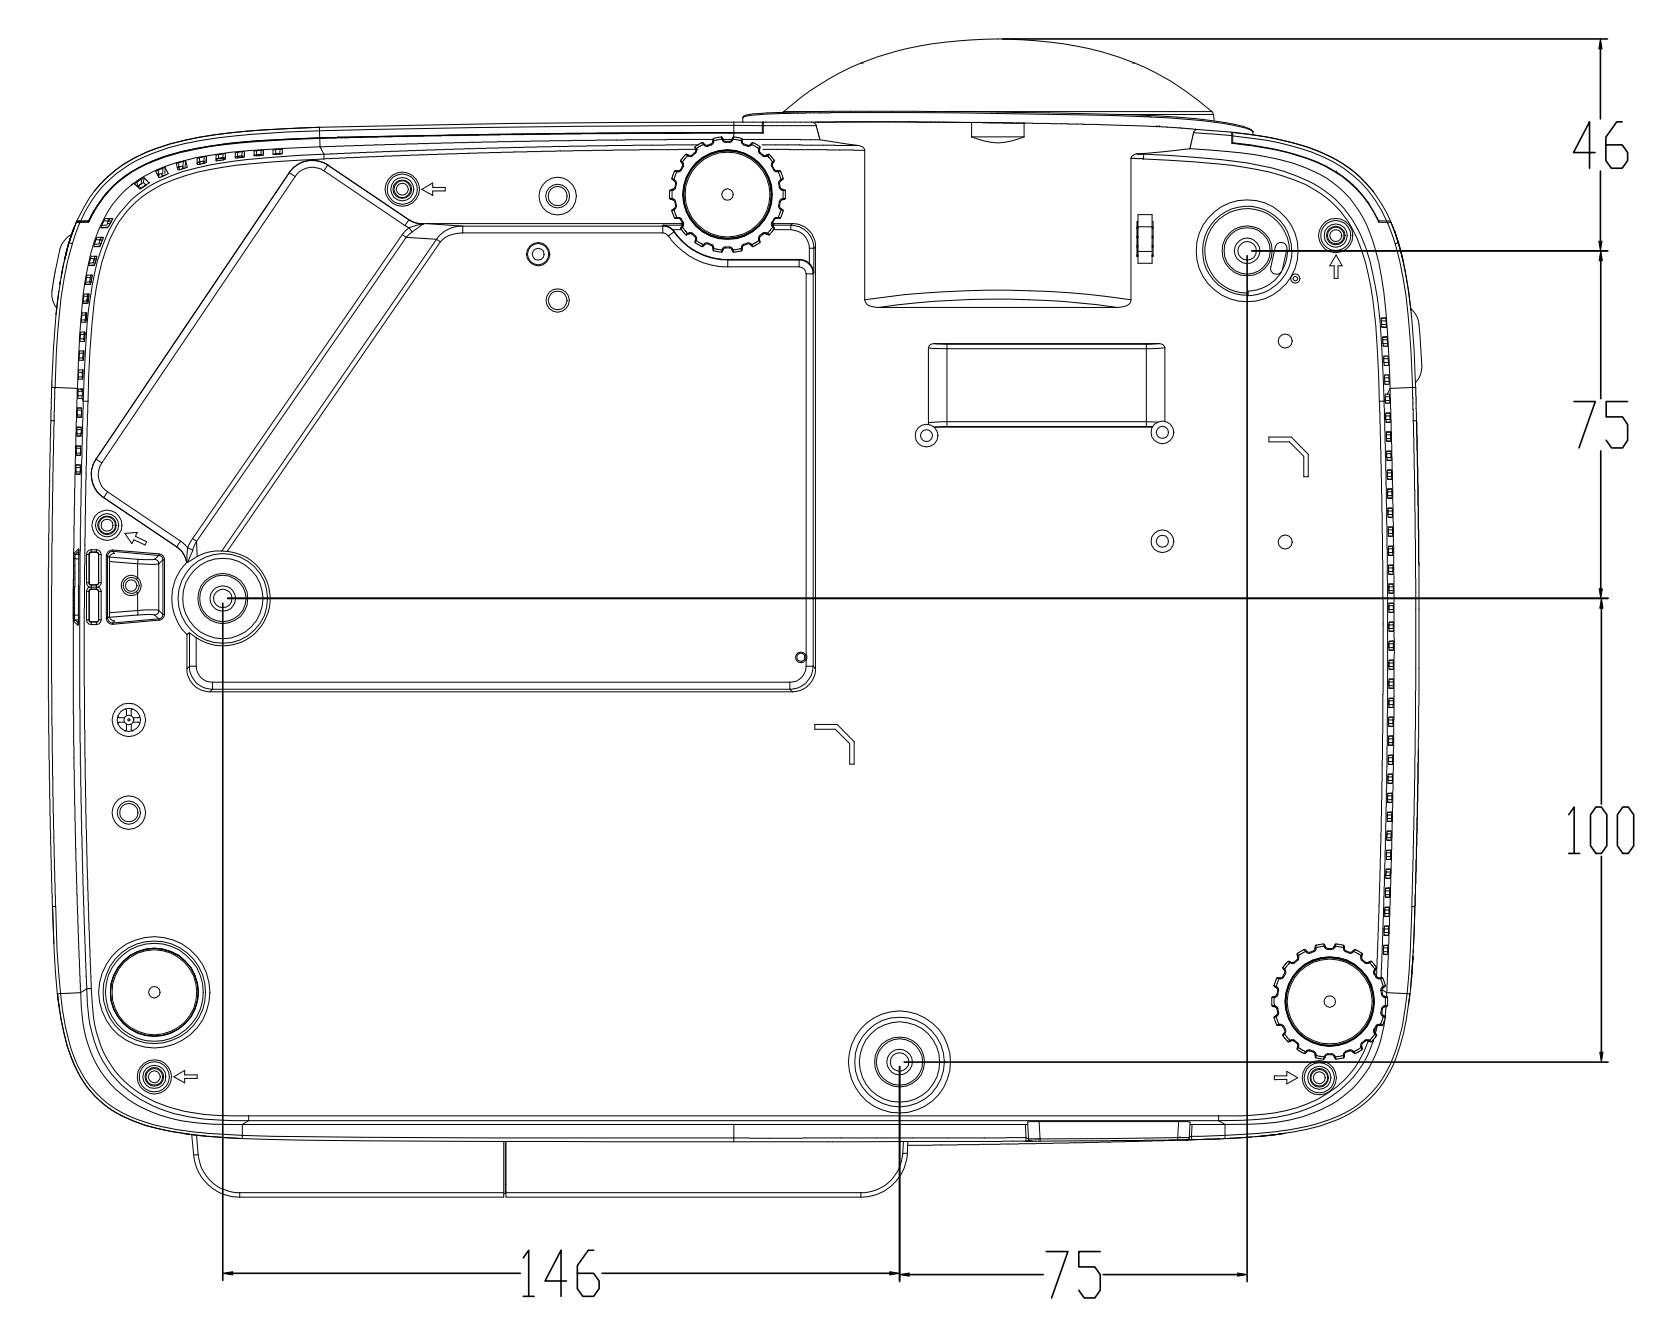

PART NO	REV/SYMBOL	DESCRIPTION	LOCATED	REASON	SIGN	DATE
	A /	FIRST RELEASE	/	/	LED BY PAK	2011/11/15

MODEL	EX800ST	NAME	TOLERANCE UNLESS OTHERWISE SPECIFIED (mm)
DRN	LED BY PAK	2011/11/15	±0.10
DSN	LED BY PAK	2011/11/15	±0.20
CKD	LED BY PAK	2011/11/15	±0.30
APPD	LED BY PAK	2011/11/15	±0.40