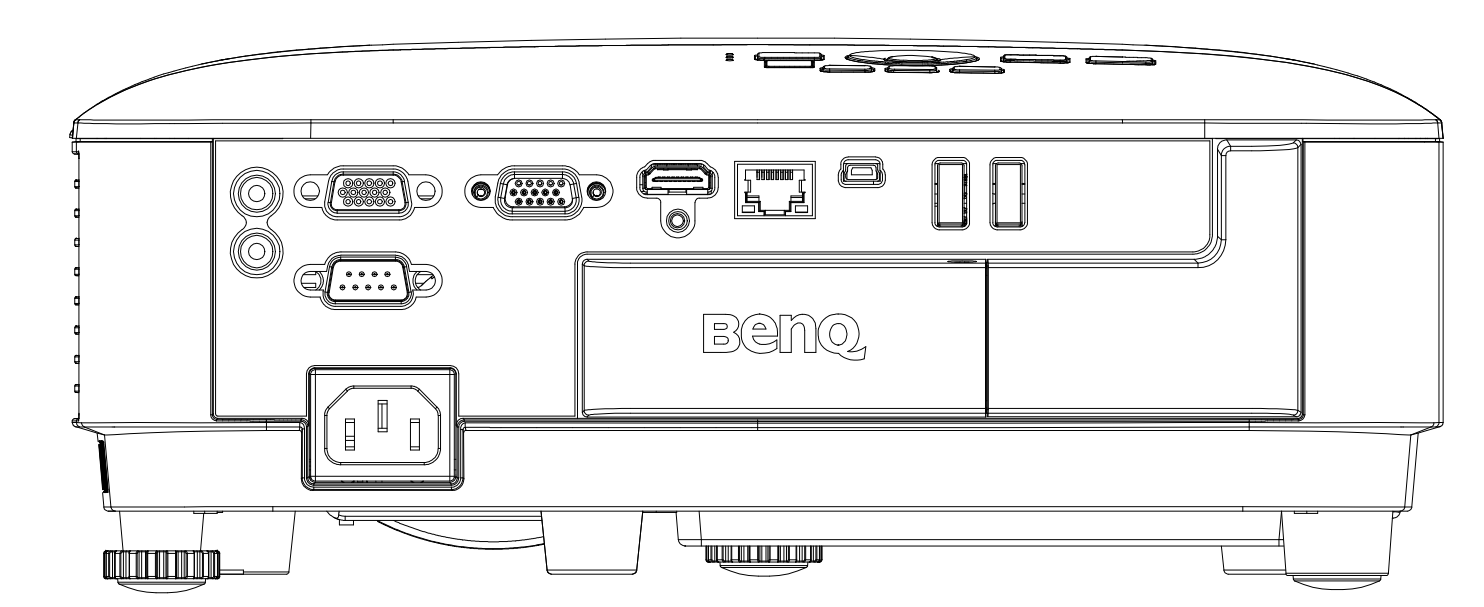

PART NO	REV/SYMBOL	DESCRIPTION	LOCATED	REASON	SIGN	DATE
	A /	FIRST RELEASE	/	/	LED BY PAK	2011/11/15

MODEL	EX800ST	NAME	TOLERANCE UNLESS OTHERWISE SPECIFIED (mm)
DRN	LED BY PAK	2011/11/15	±0.10
DSN	LED BY PAK	2011/11/15	±0.20
CKD	LED BY PAK	2011/11/15	±0.30
APPD	LED BY PAK	2011/11/15	±0.40