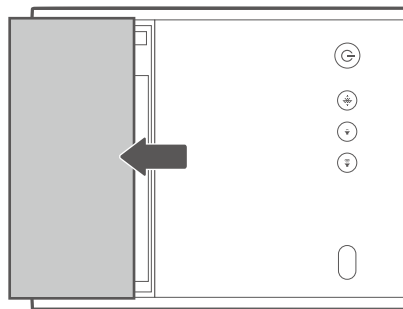

Digital Projector Quick Start Guide

Portable Series | GS50

PN: 4JJPC01.001
V1.01

Support.BenQ.com

Online Manual
GS50 / QS01

Product Support

1

2