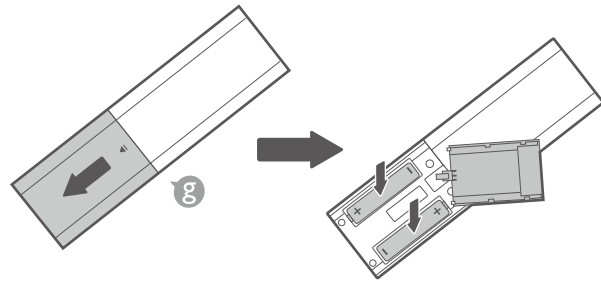

Digital Projector Quick Start Guide

Portable Series | GS50

PN: 4JJPC01.001
V1.01

Support.BenQ.com

Online Manual
GS50 / QS01

Product Support

1

2