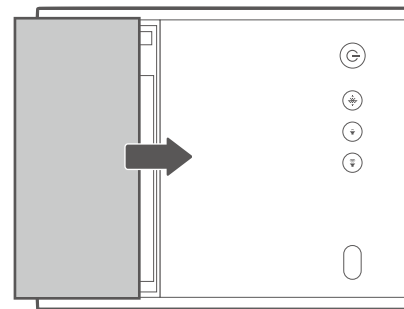

Digital Projector Quick Start Guide

Portable Series | GS50

PN: 4JJPC01.001
V1.01

Support.BenQ.com

Online Manual
GS50 / QS01

Product Support

1

2

3

4

4JJPC01.001 V1.01