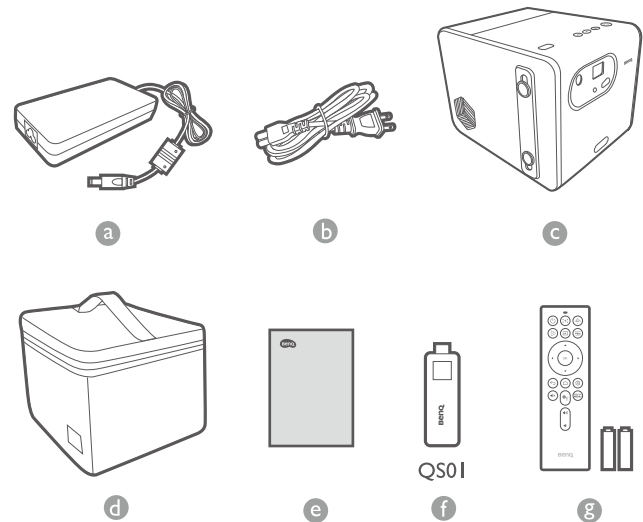

Digital Projector Quick Start Guide

Portable Series | GS50

PN: 4JJPC01.001
V1.01

Support.BenQ.com

Online Manual
GS50 / QS01

Product Support

1

2