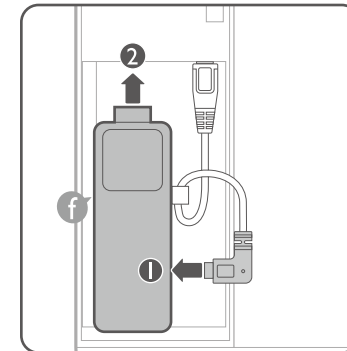

Digital Projector Quick Start Guide

Portable Series | GS50

PN: 4JJPC01.001
V1.01

Support.BenQ.com

Online Manual
GS50 / QS01

Product Support

1

2

3

4

4JJPC01.001 V1.01