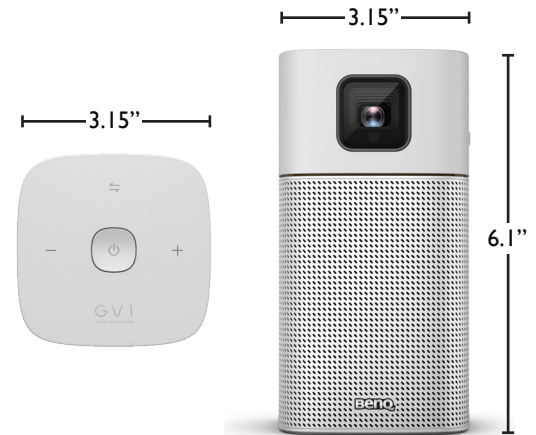

*Usage in dimmer environments is recommended
*Brightness is reduced when unplugged
*Light source life results will vary depending on environmental conditions and usage. Actual product's features and specifications are subject to change without notice.
*The Contrast is measured by Full On Full Off standard.

KEY FEATURES

- Battery-powered mini projector for big-screen entertainment anywhere
- All-in-one USB-C™ port to easily stream media for the perfect travel projector
- Bluetooth speaker mode with immersive chambered audio
- Compatible with Android (Google Cast) and iOS (Airplay) for mobile wireless projection
- Equipped with Android 7.1.2 to wirelessly stream (YouTube, Netflix, Hulu, etc.) through the Aptoide TV smart application
- Easy setup with tilting hinge and auto vertical keystone to keep picture perfectly square
- Ultimate wireless projector with over-the-air update for streaming apps, display drivers, and other software updates

DIMENSIONS