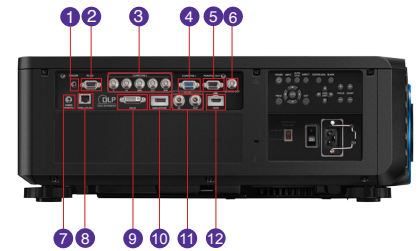

INPUT / OUTPUT TERMINALS

1. 1 Trigger
2. 2 RS-232
3. 3 Computer (5BNC, R/G/B/H/V)
4. 4 Computer (D-sub 15pin)
5. 5 Monitor Out (RCA)
6. 6 3D Sync Out
7. 7 Wired Remote
8. 8 LAN (RJ45)
9. 9 DVI-D
10. 10 Display Port
11. 11 3G-SDI
12. 12 HDMI

BenQ Lens	Marketing Model	P/N	Zoom Ratio (Powered)	Throw Ratio	Lens Shift (Powered)	Lens Spec
Ultra Short	PFL-001	5J.JCY37.001	Fixed	0.38:1	-3% ~ +7% Vertical; -5% ~ +5% Horizontal (Central lens at 56.5%)	F=2.0, f=5.64 mm
Wide Fixed	PFL-011	5J.JAM37.011	Fixed	0.76:1	N/A	F=1.85, f=11.6mm
Ultra Wide	PZL-061	5J.JAM37.061	1.25:1	0.75~0.93:1	0 ~ +50% Vertical; -6.7% ~ +6.7% Horizontal	F=1.96~2.3,
Wide Zoom	PZL-021	5J.JAM37.021	1.41:1	1.25~1.79:1	0 ~ +50% Vertical; -10% ~ +10% Horizontal	F=1.85~2.5, f=18.7~26.5mm
Standard	PZL-001	5J.JAM37.001	1.3:1	1.73~2.27:1	0 ~ +50% Vertical; -10% ~ +10% Horizontal	F=1.7~1.9, f=26~34mm
Semi Long	PZL-051	5J.JAM37.051	1.65:1	2.22~3.67:1	0 ~ +50% Vertical; -10% ~ +10% Horizontal	F=1.86~2.48, f=32.9~54.2mm
Long Zoom 1	PZL-031	5J.JAM37.031	1.5:1	3.58~5.38:1	0 ~ +50% Vertical; -10% ~ +10% Horizontal	F=1.85~2.41, f=52.8~79.1mm
Long Zoom 2	PZL-041	5J.JAM37.041	1.55:1	5.31~8.26:1	0 ~ +50% Vertical; -10% ~ +10% Horizontal	F=1.85~2.48, f=78.5~121.9mm

BenQ America Corp. | www.BenQ.us

BenQ is a registered trademark of BenQ Corp. All rights reserved. Product names, logos, brands, and other trademarks featured or referred to in this material are the property of their respective trademark holders. Specifications subject to change without notice.

Because it matters