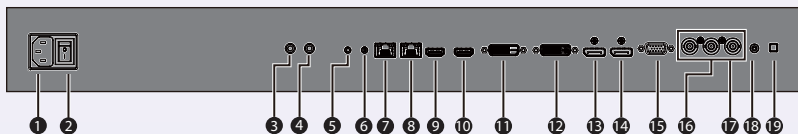

Input/Output Terminals

1 AC IN	6 RS232C OUT	11 DVI-IN	16 COMPONENT IN (BNC)
2 MAIN POWER SWITCH	7 RJ-45 IN	12 DVI OUT / VGA OUT	17 Y/ CVBS
3 IR IN	8 RJ-45 OUT (only for PL553)	13 DisplayPort IN	18 PC LINE IN
4 IR OUT	9 HDMI IN	14 DisplayPort OUT	19 SPEAKER SWITCH
5 RS232C IN	10 HDMI IN	15 VGA IN (D-Sub)