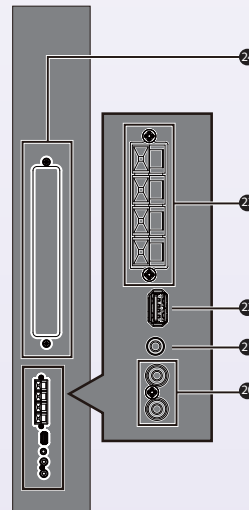

## Powerful Color Calibration Support

BenQ color calibration software saves valuable time by efficiently unifying a video wall's precise color profile. Complete calibration takes just three easy steps: detect color irregularities with a measurement meter, then hit the calibration key to generate a uniform color profile for distribution to the array of displays. The whole video wall can be calibrated in seconds.

## OPS Slot for All-in-One Video Wall Solutions

Increasing versatility, select BenQ super narrow bezel displays support the Open Pluggable Specification (OPS) standard, allowing you to insert optional modules into the display to expand connectivity and functionality without an external media player. Using OPS modules in conjunction with DVI daisy chain, you can instantly connect additional BenQ super narrow bezel signage to install spectacular video walls sure to catch customers' eyes.

## Input/Output Terminals

- |                     |                              |                      |                       |
|---------------------|------------------------------|----------------------|-----------------------|
| 1 AC IN             | 6 RS232C OUT                 | 11 DVI-IN            | 16 COMPONENT IN (BNC) |
| 2 MAIN POWER SWITCH | 7 RJ-45 IN                   | 12 DVI OUT / VGA OUT | 17 Y/ CVBS            |
| 3 IR IN             | 8 RJ-45 OUT (only for PL553) | 13 DisplayPort IN    | 18 PC LINE IN         |
| 4 IR OUT            | 9 HDMI IN                    | 14 DisplayPort OUT   | 19 SPEAKER SWITCH     |
| 5 RS232C IN         | 10 HDMI IN                   | 15 VGA IN (D-Sub)    |                       |

- |                 |
|-----------------|
| 20 AUDIO IN     |
| 21 AUDIO OUT    |
| 22 USB PORT     |
| 23 SPEAKERS OUT |
| 24 OPS SLOT     |