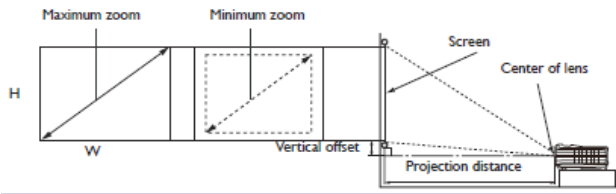

## Distance Chart

The screen aspect ratio is 16:9 and the projected picture is 16:9

Screen Size				Distance from screen (inch)			Vertical offset (inch)		
Diagonal Inch	mm	H inch	W inch	Min distance	Average	Max distance	Max offset 125%	Min offset 115%	Mid offset 120%
				Max zoom		Min zoom			
50	1270	30	40	60.7	79.2	97.6	3.7	2.2	2.9
60	1524	36	48	72.9	95.0	117.1	4.5	2.7	3.5
70	1178	42	56	85.1	110.9	136.6	5.2	3.1	4.2
80	2032	48	64	97.2	126.7	156.1	5.9	3.5	4.8
90	2286	54	72	109.4	142.5	175.6	6.7	4.1	5.4
100	2540	60	80	121.6	158.4	195.2	7.5	4.5	5.9
110	2794	66	88	133.8	174.2	214.7	8.3	4.9	6.6
120	3048	72	96	145.9	190.0	234.2	9.0	5.4	7.2
130	3302	78	104	158.1	205.9	253.7	9.7	5.8	7.7
140	3556	84	112	170.2	221.7	273.2	10.5	6.2	8.4
150	3810	90	120	182.4	237.6	292.8	11.2	6.7	9.0
160	4064	96	128	194.6	253.4	312.3	12.0	7.2	9.6
170	4318	102	136	206.7	269.2	331.8	12.7	7.6	10.1
180	4572	108	144	218.8	285.1	351.3	13.5	8.1	10.7
190	4826	114	152	231.0	300.9	370.8	14.2	8.5	11.4
200	5080	120	160	243.1	316.8	390.3	15.0	9.0	12.0
250	6350	150	200	304.0	395.9	487.9	18.7	11.2	15.0
300	7620	180	240	364.8	475.2	585.6	22.5	13.5	17.9