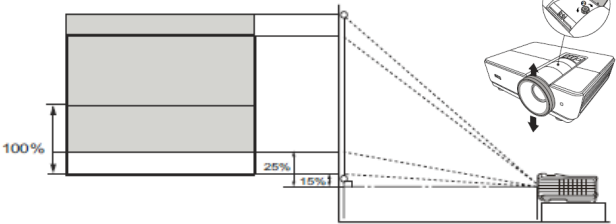

Shifting the Projection Lens

Ceiling Mount Chart

Ceiling Mount screw: M4 (Max L=25 mm; Min L = 20mm)

Units: inch