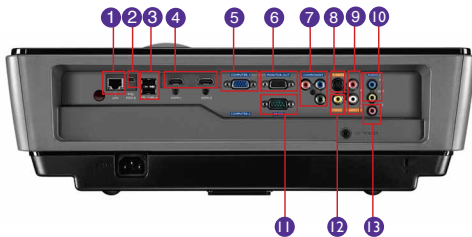

## Input and Output Terminals

- |                             |                              |
|-----------------------------|------------------------------|
| 1 LAN                       | 7 Component Video in         |
| 2 USB (Type Mini B)         | 8 S-Video In (Mini DIN 4pin) |
| 3 USB (Type A)              | 9 Audio In L & R (RCA)       |
| 4 HDMI x 2                  | 10 Audio in/Out (Mini Jack)  |
| 5 Computer in (D-sub 15pin) | 11 RS232 (DB-9pin)           |
| 6 Monitor Out (D-sub 15pin) | 12 Composite Video in (RCA)  |
|                             | 13 Mic                       |