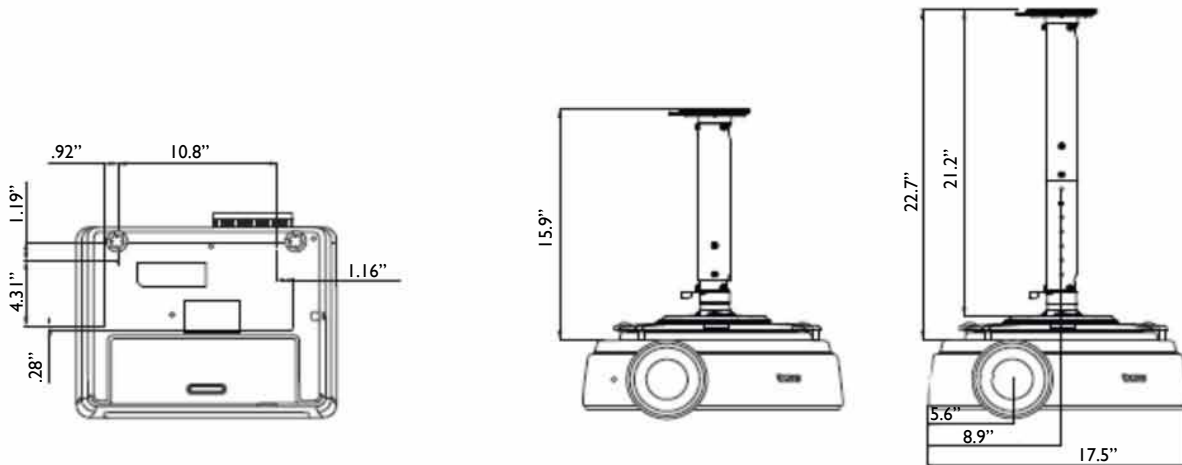

## Distance Chart

The screen aspect ratio is 16:9 and the projected picture is 16:9

Screen Size				Distance from screen (inch)			Vertical offset (inch)		
Diagonal Inch	mm	H inch	W inch	Min distance	Average	Max distance	Max offset 125%	Min offset 115%	Mid offset 120%
				Max zoom		Min zoom			
50	1270	30	40	60.7	79.2	97.6	3.7	2.2	2.9
60	1524	36	48	72.9	95.0	117.1	4.5	2.7	3.5
70	1178	42	56	85.1	110.9	136.6	5.2	3.1	4.2
80	2032	48	64	97.2	126.7	156.1	5.9	3.5	4.8
90	2286	54	72	109.4	142.5	175.6	6.7	4.1	5.4
100	2540	60	80	121.6	158.4	195.2	7.5	4.5	5.9
110	2794	66	88	133.8	174.2	214.7	8.3	4.9	6.6
120	3048	72	96	145.9	190.0	234.2	9.0	5.4	7.2
130	3302	78	104	158.1	205.9	253.7	9.7	5.8	7.7
140	3556	84	112	170.2	221.7	273.2	10.5	6.2	8.4
150	3810	90	120	182.4	237.6	292.8	11.2	6.7	9.0
160	4064	96	128	194.6	253.4	312.3	12.0	7.2	9.6
170	4318	102	136	206.7	269.2	331.8	12.7	7.6	10.1
180	4572	108	144	218.8	285.1	351.3	13.5	8.1	10.7
190	4826	114	152	231.0	300.9	370.8	14.2	8.5	11.4
200	5080	120	160	243.1	316.8	390.3	15.0	9.0	12.0
250	6350	150	200	304.0	395.9	487.9	18.7	11.2	15.0
300	7620	180	240	364.8	475.2	585.6	22.5	13.5	17.9

## Ceiling Mount Chart

Ceiling Mount screw: M4 (Max L=25 mm; Min L = 20mm)

Units: inch