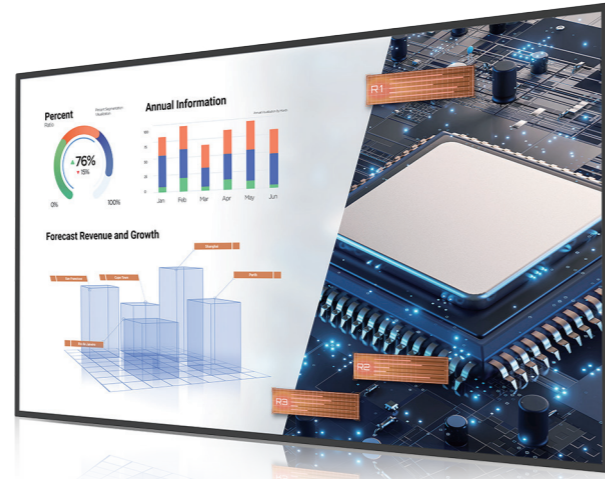

## Smart Signage with Ultra-Thin Bezels

# All-in-one smart signage with ultra-thin bezels

The ST02S upgrades enterprise, corporate and organizational conference capabilities while maintaining superb return on investment. Visuals come across in 4K ultra HD with vivid colors and sharp contrast on thin-bezel screens, putting an end to vague, blurry image quality that detracts from the impact and sheer productivity of teleconferencing.

### Successful Meetings via Optimal Clarity

4K ultra-high definition resolution (3840 x 2160) offers the most exquisite image detail for breathtaking meeting experiences.