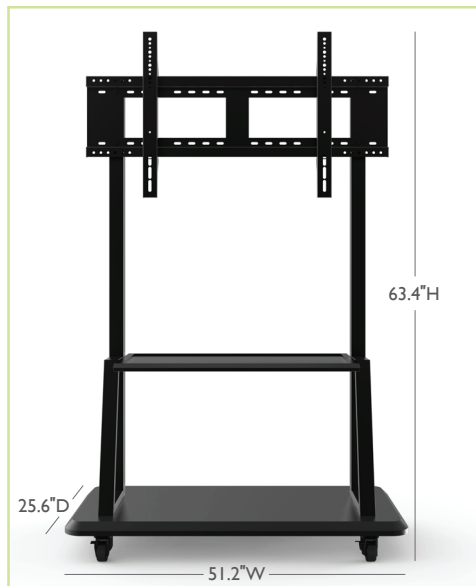

# BenQ Mobile Trolley for 55 - 86 inch Interactive Flat Panel

The BenQ IT1001 mobile trolley cart includes a mounting bracket, ideal for the BenQ Interactive Flat Panel, and features a convenient storage tray.

It measures 51.2"W x 63.4"H x 25.6"D and has a one-year limited warranty included.

### MODEL: IT1001

Description BenQ Mobile Trolley Cart

### DIMENSIONS (WxHxD)

Packaging (in.) 59.8 x 25.6 x 3.9

Physical (in.) 51.2 x 63.4 x 25.6