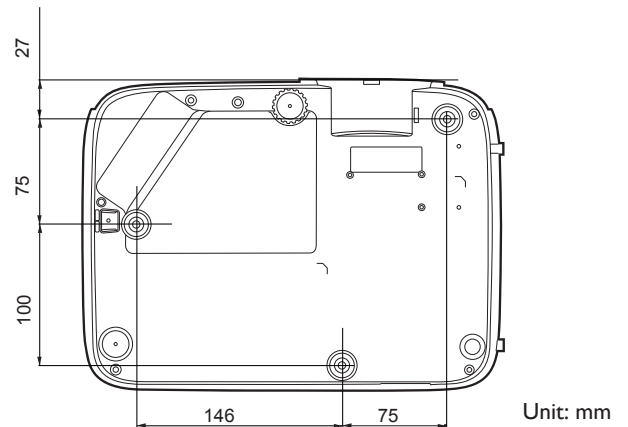

Input and Output Terminals

- 1 Audio Input (mini jack)
- 2 HDMI-1
- 3 HDMI-2
- 4 USB Type A (1.5A power)
- 5 Computer Input (D-sub 15pin, Female)
- 6 Monitor Output (D-sub 15pin, Female)
- 7 USB Type mini B (For FW upgrade)
- 8 S-Video
- 9 Audio Output (mini jack)
- 10 AC Power cord inlet
- 11 RS232 Input (D-sub 9pin, male)
- 12 Composite Video (RCA)
- 13 Kensington anti-theft lock slot

Dimensions

Distance Chart

4:3 Screen diagonal

The screen aspect ratio is 4:3 and the projected picture is in a 4:3 aspect ratio

Screen size				Distance from screen (mm)			Offset (mm)
Diagonal		H (mm)	W (mm)	Min distance (max. zoom)	Average	Max distance (min. zoom)	
inch	mm						
30	762	457	610	1195	1253	1311	45
40	1016	610	813	1593	1670	1748	61
50	1270	762	1016	1991	2088	2184	76
60	1524	914	1219	2390	2505	2621	91
70	1778	1067	1422	2788	2923	3058	107
80	2032	1219	1626	3186	3341	3495	122
90	2286	1372	1829	3584	3758	3932	137
100	2540	1524	2032	3983	4176	4369	152
110	2794	1676	2235	4381	4593	4806	168
120	3048	1829	2438	4779	5011	5243	183
130	3302	1981	2642	5178	5428	5679	198
140	3556	2134	2845	5576	5846	6116	213
150	3810	2286	3048	5974	6264	6553	229
160	4064	2438	3251	6372	6681	6990	244
170	4318	2591	3454	6771	7099	7427	259
180	4572	2743	3658	7169	7516	7864	274
190	4826	2896	3861	7567	7934	8301	290
200	5080	3048	4064	7965	8352	8738	305
250	6350	3810	5080	9957	10439	10922	381
300	7620	4572	6096	11948	12527	13106	457

Ceiling Mount Chart

Ceiling/Wall mount screw: M4
(Max L = 25 mm; Min L = 20 mm)

BenQ Europe B.V.

Meerenakkerweg 1-17
5652 AR Eindhoven
The Netherlands
Tel: +31 88 8889200
Fax: +31 88 8889299

BenQ.eu

© 2020 BenQ Corp. Specification may vary by region, please visit your local stores for details.
Actual product's features and specifications are subject to change without notice.
This material may include corporate names and trademarks of third parties which are the properties of the third parties respectively.