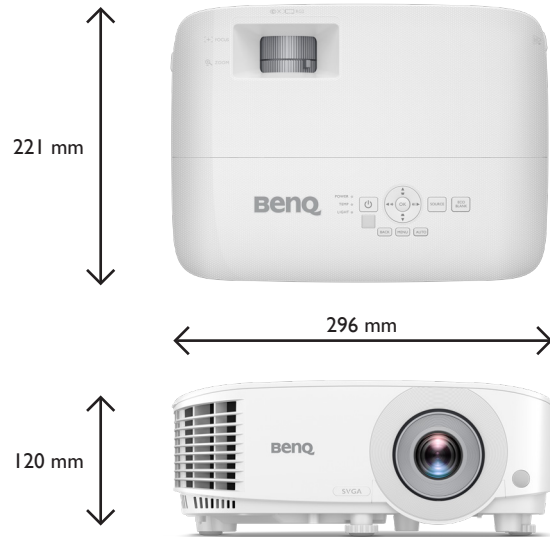

Dimensions