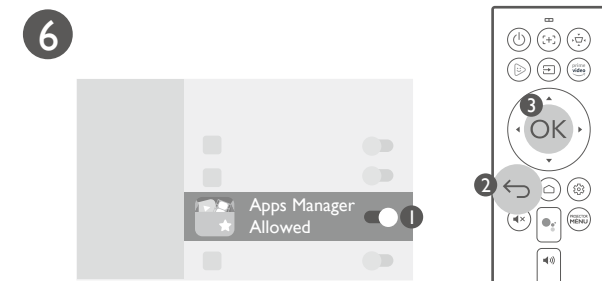

7

Quickly set up
Google account

With iOS device

With Android device

510047900

Wireless Projection

Configurations for more streaming videos

Using your phone as remote control (Smart Control)

It's time to watch streaming contents.

Remote Control

Smart Control app

More fun with your smart home projector