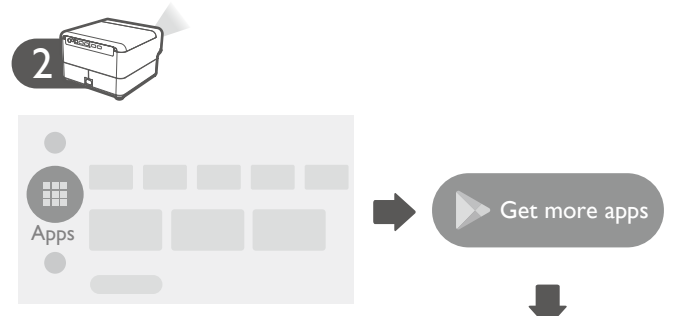

7

Quickly set up
Google account

With iOS device

With Android device

510047900

Wireless Projection

Configurations for more streaming videos

Using your phone as remote control (Smart Control)

It's time to watch streaming contents.

Remote Control

Smart Control app

More fun with your smart home projector