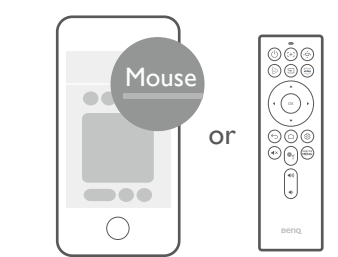

7

Quickly set up
Google account

With iOS device

With Android device

510047900

Wireless Projection

Configurations for more streaming videos

Using your phone as remote control (Smart Control)

It's time to watch streaming contents.

Remote Control

Smart Control app

More fun with your smart home projector