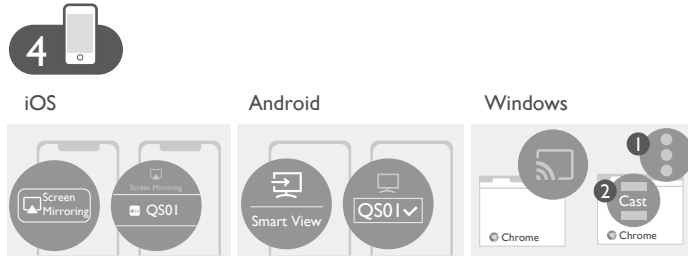

7

Quickly set up
Google account

With iOS device

With Android device

510047900

Wireless Projection

Configurations for more streaming videos

Using your phone as remote control (Smart Control)

It's time to watch streaming contents.

Remote Control

Smart Control app

More fun with your smart home projector