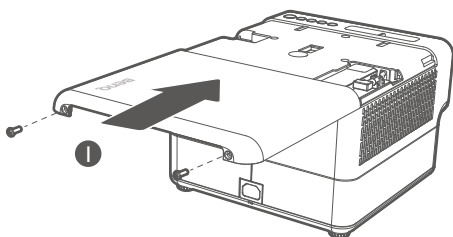

2

Phillips screwdriver for M3

3

4

5

2

8.2°

6

7

Quickly set up
Google account

With iOS device

With Android device

510047900

Wireless Projection

Configurations for more streaming videos

Using your phone as remote control (Smart Control)