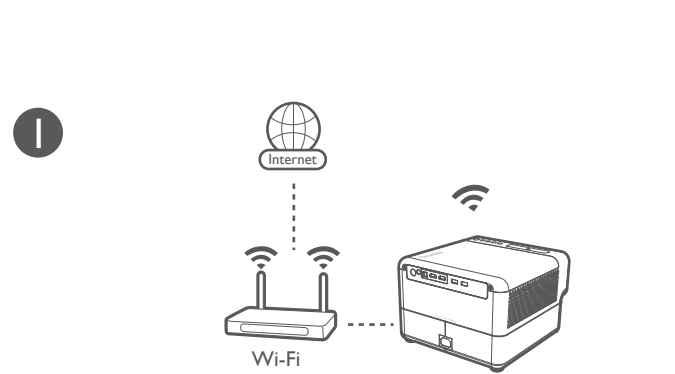

7

Quickly set up
Google account

With iOS device

With Android device

510047900

Wireless Projection

Configurations for more streaming videos

Using your phone as remote control (Smart Control)

It's time to watch streaming contents.

Remote Control

Smart Control app

More fun with your smart home projector