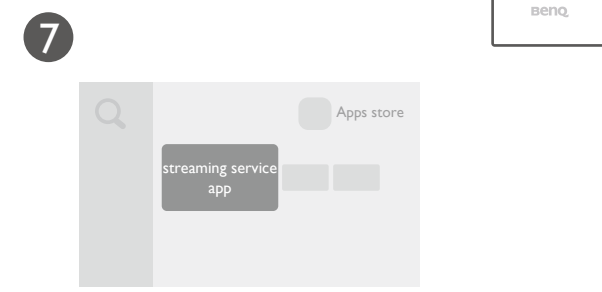

7

Quickly set up
Google account

With iOS device

With Android device

510047900

Wireless Projection

Configurations for more streaming videos

Using your phone as remote control (Smart Control)

It's time to watch streaming contents.

Remote Control

Smart Control app

More fun with your smart home projector