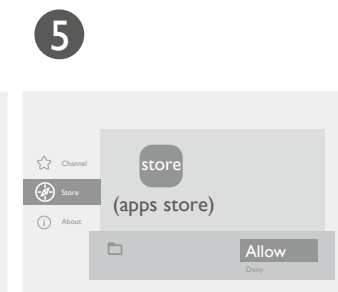

7

Quickly set up
Google account

With iOS device

With Android device

510047900

Wireless Projection

Configurations for more streaming videos

Using your phone as remote control (Smart Control)

It's time to watch streaming contents.

Remote Control

Smart Control app

More fun with your smart home projector