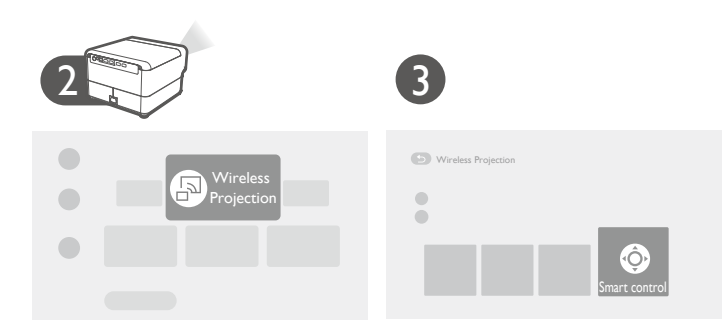

7

Quickly set up
Google account

With iOS device

With Android device

510047900

Wireless Projection

Configurations for more streaming videos

Using your phone as remote control (Smart Control)

It's time to watch streaming contents.

Remote Control

Smart Control app

More fun with your smart home projector