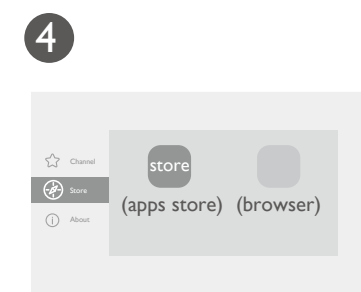

7

Quickly set up
Google account

With iOS device

With Android device

510047900

Wireless Projection

Configurations for more streaming videos

Using your phone as remote control (Smart Control)

It's time to watch streaming contents.

Remote Control

Smart Control app

More fun with your smart home projector