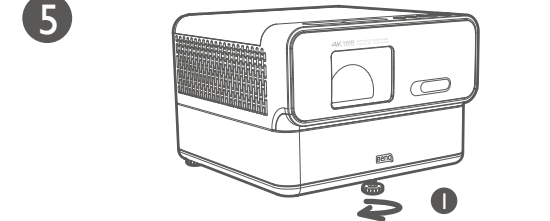

Digital Projector Quick Start Guide

Home Series | GP500

PN:4JJPE01.001
V1.00

a

QS01

b

c

d

e

f

(varies by region)

g

Support.BenQ.com

Online Manual
GP500 / QS01

Product Support

1

2

Phillips screwdriver for M3

3

4

5

2

8.2°

6

7

Quickly set up
Google account

With iOS device

With Android device

510047900