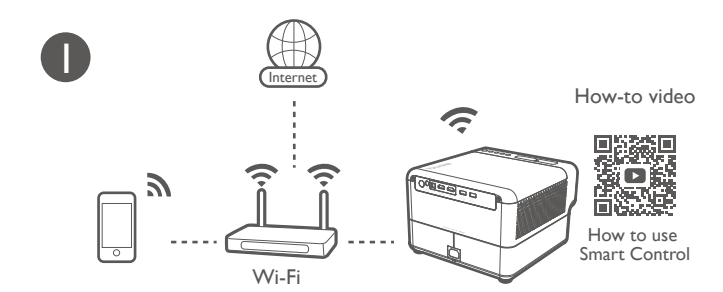

7

Quickly set up
Google account

With iOS device

With Android device

510047900

Wireless Projection

Configurations for more streaming videos

Using your phone as remote control (Smart Control)

It's time to watch streaming contents.

Remote Control

Smart Control app

More fun with your smart home projector