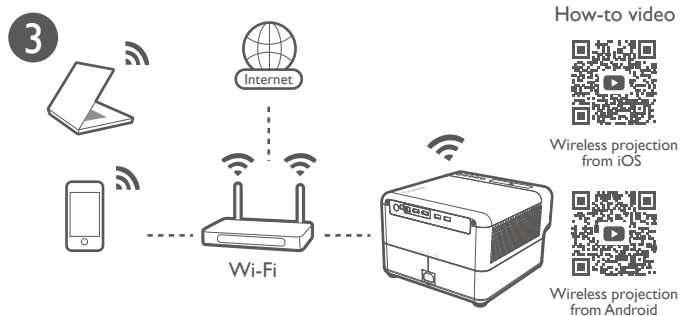

7

Quickly set up
Google account

With iOS device

With Android device

510047900

Wireless Projection

Configurations for more streaming videos

Using your phone as remote control (Smart Control)

It's time to watch streaming contents.

Remote Control

Smart Control app

More fun with your smart home projector