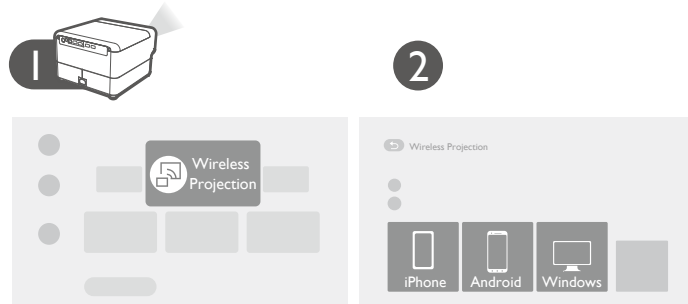

7

Quickly set up
Google account

With iOS device

With Android device

510047900

Wireless Projection

Configurations for more streaming videos

Using your phone as remote control (Smart Control)

It's time to watch streaming contents.

Remote Control

Smart Control app

More fun with your smart home projector