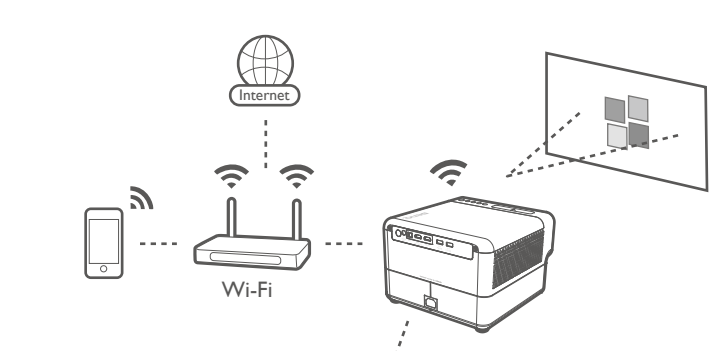

7

Quickly set up
Google account

With iOS device

With Android device

510047900

Wireless Projection

Configurations for more streaming videos

Using your phone as remote control (Smart Control)

It's time to watch streaming contents.

Remote Control

Smart Control app

More fun with your smart home projector