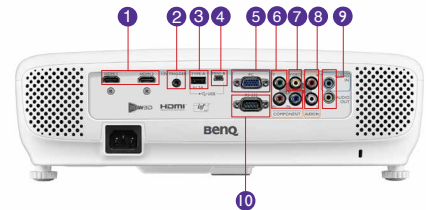

INPUT / OUTPUT TERMINALS