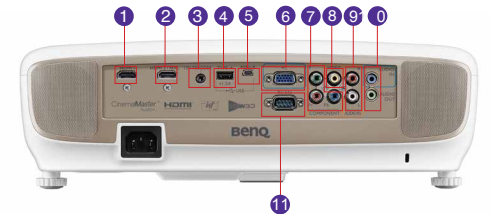

INPUT / OUTPUT TERMINALS

- ① HDMI
- ② HDMI / MHL
- ③ 12V Trigger
- ④ USB (Type A)
- ⑤ USB (Type mini-B)
- ⑥ Monitor Out (D-sub 15pin)
- ⑦ Component video in
- ⑧ Composite Video in (RCA)
- ⑨ Audio L/R
- ⑩ Audio In & Out
- ⑪ RS232 (DB-9pin)