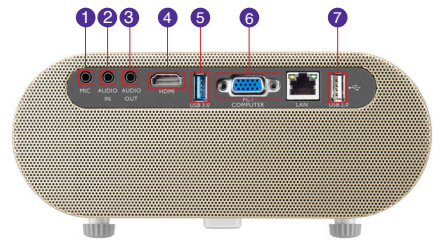

INPUT / OUTPUT TERMINALS

1. 1 Microphone in
2. 2 Audio in
3. 3 Audio out
4. 4 HDMI
5. 5 USB
6. 6 VGA Computer in (D-sub 15 pin)
7. 7 USB

BenQ.us | BenQ.ca

BenQ is a registered trademark of BenQ Corp. All rights reserved. Product names, logos, brands, and other trademarks featured or referred to in this material are the property of their respective trademark holders. Specifications subject to change without notice.

Because it matters