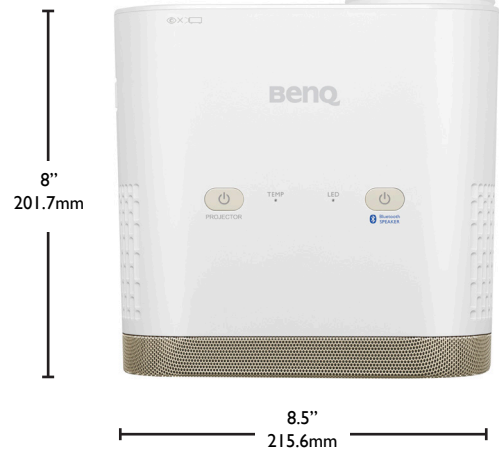

*LED light source life results will vary depending on environmental conditions and usage.