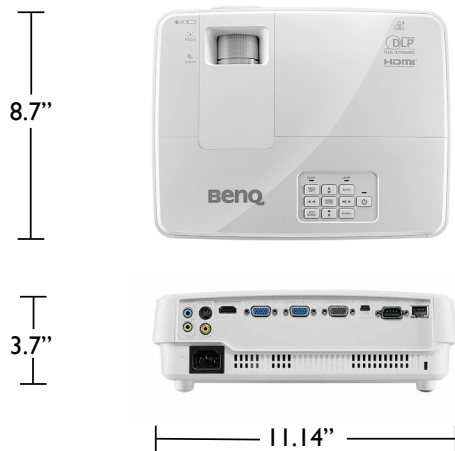

Input and Output Terminals

- | | |
|---------------------------------|-----------------------------|
| 1 Audio in/out (Mini Jack) | 6 Monitor out (D-sub 15pin) |
| 2 S-Video in (Mini DIN 4pin) | 7 USB (Type Mini B) |
| 3 Composite Video in (RCA) | 8 RS232 (DB-9pin) |
| 4 HDMI | 9 LAN (RJ45) |
| 5 Computer in 1/2 (D-sub 15pin) | |

Ceiling Mount Chart

Ceiling Mount screw: M4
(Max L = 25 mm; Min L = 20 mm)

Units: inch

Ceiling Mount Chart

Units: inch

Because it matters