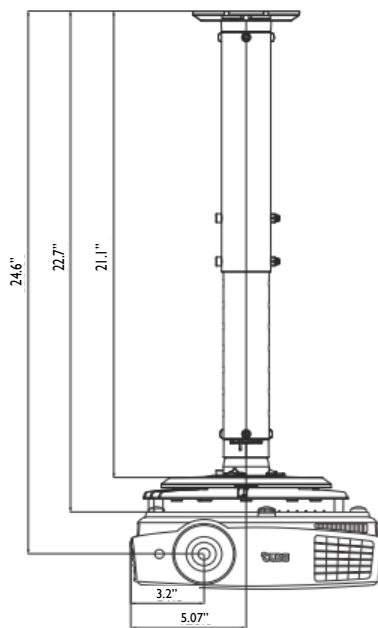

Input and Output Terminals

- | | |
|---------------------------------|-----------------------------|
| 1 Audio in/out (Mini Jack) | 6 Monitor out (D-sub 15pin) |
| 2 S-Video in (Mini DIN 4pin) | 7 USB (Type Mini B) |
| 3 Composite Video in (RCA) | 8 RS232 (DB-9pin) |
| 4 HDMI | 9 LAN (RJ45) |
| 5 Computer in 1/2 (D-sub 15pin) | |

MW571 081315_BQus

BenQ

Because it matters

MW571 Digital Projector

Distance Chart

Screen Size				Distance from screen (inch)			Vertical offset (inch)
Diagonal		W (inch)	H (inch)	Min length	Average	Min length	
Inch	mm			Max zoom		Max zoom	
60	1524	51	32	61.5	70.7	79.8	3.2
70	1778	59	37	71.8	82.5	93.1	3.7
80	2032	67	42	82.0	94.2	106.4	4.2
90	2286	76	47	92.3	106.1	119.8	4.7
100	2540	84	53	102.5	117.8	133.1	5.3
110	2794	93	58	112.8	129.6	146.4	5.8
120	3048	102	63	123.1	141.4	159.7	6.3
130	3302	110	68	133.3	153.2	173.1	6.8
140	3556	118	74	143.6	165.0	186.3	7.4
150	3810	127	79	153.8	176.8	199.7	7.9
160	4064	136	84	164.1	188.5	213.0	8.4
170	4318	144	90	174.4	200.3	226.3	9.0
180	4572	152	95	184.6	212.1	239.6	9.5

Ceiling Mount Chart

Ceiling Mount screw: M4
(Max L = 25 mm; Min L = 20 mm)

Units: inch

Ceiling Mount Chart

Units: inch

Because it matters