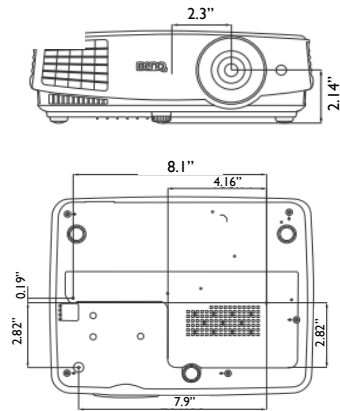

Input and Output Terminals

- | | |
|---------------------------------|-----------------------------|
| 1 Audio in/out (Mini Jack) | 6 Monitor out (D-sub 15pin) |
| 2 S-Video in (Mini DIN 4pin) | 7 USB (Type Mini B) |
| 3 Composite Video in (RCA) | 8 RS232 (DB-9pin) |
| 4 HDMI | 9 LAN (RJ45) |
| 5 Computer in 1/2 (D-sub 15pin) | |

MW571 081315_BQus

BenQ

Because it matters

MW571 Digital Projector

Distance Chart

Screen Size				Distance from screen (inch)			Vertical offset (inch)
Diagonal		W (inch)	H (inch)	Min length	Average	Min length	
Inch	mm			Max zoom		Max zoom	
60	1524	51	32	61.5	70.7	79.8	3.2
70	1778	59	37	71.8	82.5	93.1	3.7
80	2032	67	42	82.0	94.2	106.4	4.2
90	2286	76	47	92.3	106.1	119.8	4.7
100	2540	84	53	102.5	117.8	133.1	5.3
110	2794	93	58	112.8	129.6	146.4	5.8
120	3048	102	63	123.1	141.4	159.7	6.3
130	3302	110	68	133.3	153.2	173.1	6.8
140	3556	118	74	143.6	165.0	186.3	7.4
150	3810	127	79	153.8	176.8	199.7	7.9
160	4064	136	84	164.1	188.5	213.0	8.4
170	4318	144	90	174.4	200.3	226.3	9.0
180	4572	152	95	184.6	212.1	239.6	9.5

Ceiling Mount Chart

Ceiling Mount screw: M4
(Max L = 25 mm; Min L = 20 mm)

Units: inch

Ceiling Mount Chart

Units: inch

Because it matters