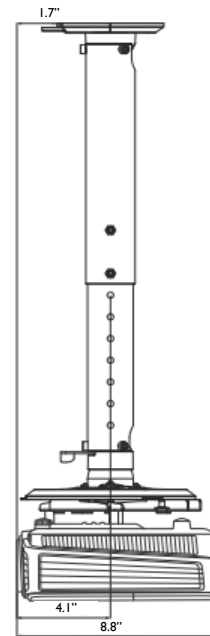

Input and Output Terminals

- | | |
|---------------------------------|-----------------------------|
| 1 Audio in/out (Mini Jack) | 6 Monitor out (D-sub 15pin) |
| 2 S-Video in (Mini DIN 4pin) | 7 USB (Type Mini B) |
| 3 Composite Video in (RCA) | 8 RS232 (DB-9pin) |
| 4 HDMI | 9 LAN (RJ45) |
| 5 Computer in 1/2 (D-sub 15pin) | |

MW571 081315_BQus

BenQ

Because it matters

MW571 Digital Projector

Distance Chart

Screen Size				Distance from screen (inch)			Vertical offset (inch)
Diagonal		W (inch)	H (inch)	Min length	Average	Min length	
Inch	mm			Max zoom		Max zoom	
60	1524	51	32	61.5	70.7	79.8	3.2
70	1778	59	37	71.8	82.5	93.1	3.7
80	2032	67	42	82.0	94.2	106.4	4.2
90	2286	76	47	92.3	106.1	119.8	4.7
100	2540	84	53	102.5	117.8	133.1	5.3
110	2794	93	58	112.8	129.6	146.4	5.8
120	3048	102	63	123.1	141.4	159.7	6.3
130	3302	110	68	133.3	153.2	173.1	6.8
140	3556	118	74	143.6	165.0	186.3	7.4
150	3810	127	79	153.8	176.8	199.7	7.9
160	4064	136	84	164.1	188.5	213.0	8.4
170	4318	144	90	174.4	200.3	226.3	9.0
180	4572	152	95	184.6	212.1	239.6	9.5

Ceiling Mount Chart

Ceiling Mount screw: M4
(Max L = 25 mm; Min L = 20 mm)

Units: inch

Ceiling Mount Chart

Units: inch

Because it matters