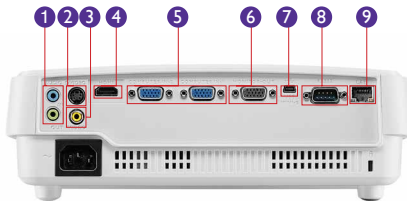

Input and Output Terminals

1 Audio in/out (Mini Jack)	6 Monitor out (D-sub 15pin)
2 S-Video in (Mini DIN 4pin)	7 USB (Type Mini B)
3 Composite Video in (RCA)	8 RS232 (DB-9pin)
4 HDMI	9 LAN (RJ45)
5 Computer in 1/2 (D-sub 15pin)	

*Lamp life results will vary depending on environmental conditions and usage. Actual product's features and specifications are subject to change without notice.

BenQ America Corp.
www.BenQ.us

BenQ is a registered trademark of BenQ Corp. All rights reserved. Product names, logos, brands, and other trademarks featured or referred to in this material are the property of their respective trademark holders. Specifications subject to change without notice.

MW571 081315_BQus

BenQ

Because it matters