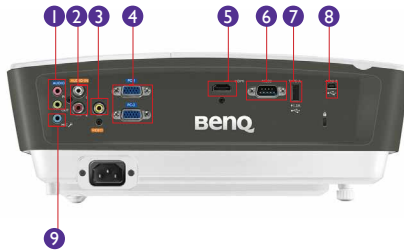

Input and Output Terminals

- | | |
|---------------------------------|---------------------|
| 1 Audio in/out (Mini Jack) | 6 RS232 (DB-9pin) |
| 2 Audio L/R in (RCA) | 7 USB (Type A) |
| 3 Composite Video in (RCA) | 8 USB (Type Mini B) |
| 4 Computer in 1/2 (D-sub 15pin) | 9 Microphone |
| 5 HDMI | |