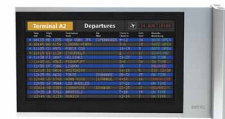

Dual Sided – D Series - Thinnest Dual-Sided Digital Signage displays on the Market.

Suspended or free-standing the BenQ D-Series slim profile dual-sided, 55" LCD digital signage displays are designed for advertising in high traffic areas such as airports, theaters, shopping malls, museums, etc.

Featuring two back-to-back, fully independent commercial grade LCD panels rated for 24/7 operation with a thickness of less than 2 inches, a resolution of 1920 x 1080 and a 178° x 178° wide viewing angle, the player agnostic BenQ D-series displays can show different images on each side, communicating your message in an attractive, reliable way, compelling potential customers to spend more time viewing your message to maximize impact.